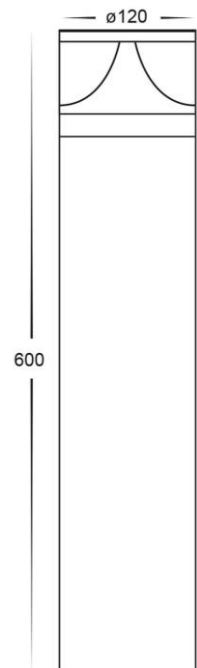

Divad 600mm Black LED Bollard Light Built in LED 12w 240v

Product Code-	IFL-1628T-BLK-240V-RND
Wattage-	12w
Voltage	240v AC
Colour Temperature (k)-	3000K, 4000K, 5500K
Beam Angle-	120°
Lumen output-	960-1080
Lamp Base-	Built in LED
CRI-	80+
Ip Rating-	IP65
Dimmable	No
Mounting Type-	Surface Ground
Material-	Aluminium
Colour-	Black
Warranty-	3 Years Replacement

Divad 600mm Black LED Bollard Light Built in LED 12w 24vDc

Product Code-	IFL-1628T-BLK-24V-RND
Wattage-	12w
Voltage	24v DC
Colour Temperature (k)-	3000K, 4000K, 5500K
Beam Angle-	120°
Lumen output-	960-1080
Lamp Base-	Built in LED
CRI-	80+
Ip Rating-	IP65
Dimmable	No
Mounting Type-	Surface Ground
Material-	Aluminium
Colour-	Black
Warranty-	3 Years Replacement