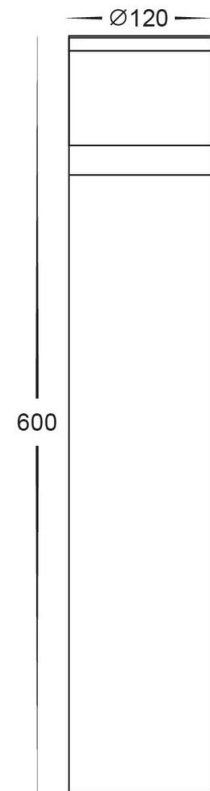

Highlite Black LED Bollard Light Built in LED 24w

Product Code-	IFL-1625T-BLK-240V
Wattage-	18/24w
Voltage	240v AC
Colour Temperature (k)-	3000K, 4000K, 5500K
Beam Angle-	120°
Lumen output-	18w 1440-1530 24w 1900-2040
Lamp Base-	Built in LED
CRI-	80+
Ip Rating-	IP65
Dimmable	No
Mounting Type-	Ground
Material-	Aluminium
Colour-	Black
Warranty-	3 Years Replacement

Highlite Black LED Bollard Light Built in LED 24w

Product Code-	IFL-1625T-BLK-24V
Wattage-	18/24w
Voltage	24v DC
Colour Temperature (k)-	3000K, 4000K, 5500K
Beam Angle-	120°
Lumen output-	18w 1440-1530 24w 1900-2040
Lamp Base-	Built in LED
CRI-	80+
Ip Rating-	IP65
Dimmable	No
Mounting Type-	Ground
Material-	Aluminium
Colour-	Black
Warranty-	3 Years Replacement