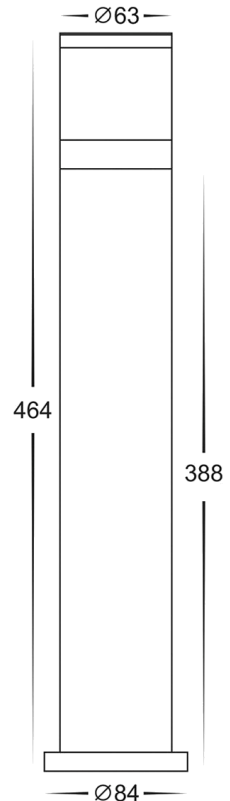

Highlite Black LED Bollard Light Built in LED 12w

Product Code-	IFL-1622T-BLK-240V
Wattage-	12w
Voltage	240v AC
Colour Temperature (k)-	3000K, 4000K, 5500K
Beam Angle-	120°
Lumen output-	860-970
Lamp Base-	Built in LED
CRI-	80+
Ip Rating-	IP65
Dimmable	No
Mounting Type-	Ground
Material-	Aluminium
Colour-	Black
Warranty-	3 Years Replacement

Highlite Black LED Bollard Light Built in LED 12w

Product Code-	IFL-1622T-BLK-12V
Wattage-	12w
Voltage	12v DC
Colour Temperature (k)-	3000K, 4000K, 5500K
Beam Angle-	120°
Lumen output-	860-970
Lamp Base-	Built in LED
CRI-	80+
Ip Rating-	IP65
Dimmable	No
Mounting Type-	Ground
Material-	Aluminium
Colour-	Black
Warranty-	3 Years Replacement

Bollard Extension for HV1622-BLK

Product Code-

IFL-1622-BLK-EXT

To Suit HV1622T-BLK Models

Extension post to make fittings taller.

2x extensions can be used.

Material-

Aluminium