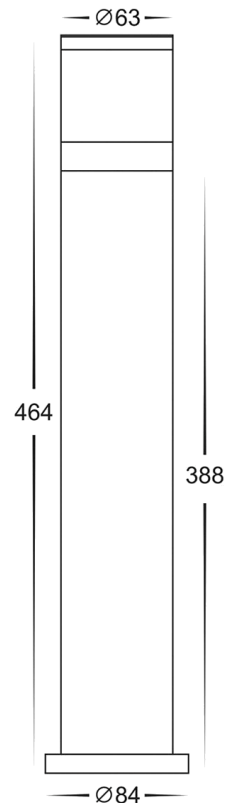

Highlite Black LED Bollard Light Built in LED 12w

Product Code-	IFL-1622T-BLK-240V
Wattage-	12w
Voltage	240v AC
Colour Temperature (k)-	3000K, 4000K, 5500K
Beam Angle-	120°
Lumen output-	860-970
Lamp Base-	Built in LED
CRI-	80+
Ip Rating-	IP65
Dimmable	No
Mounting Type-	Ground
Material-	Aluminium
Colour-	Black
Warranty-	3 Years Replacement

Highlite Black LED Bollard Light Built in LED 12w

Product Code-	IFL-1622T-BLK-12V
Wattage-	12w
Voltage	12v DC
Colour Temperature (k)-	3000K, 4000K, 5500K
Beam Angle-	120°
Lumen output-	860-970
Lamp Base-	Built in LED
CRI-	80+
Ip Rating-	IP65
Dimmable	No
Mounting Type-	Ground
Material-	Aluminium
Colour-	Black
Warranty-	3 Years Replacement

Bollard Extension for HV1622-BLK

Product Code-

IFL-1622-BLK-EXT

To Suit HV1622T-BLK Models

Extension post to make fittings taller.

2x extensions can be used.

Material-

Aluminium