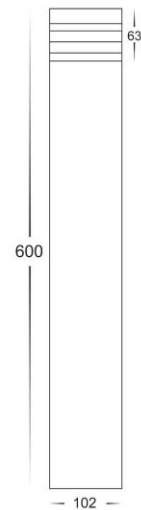

Maxi 900 Black Louvred LED Bollard Light E27 9w

Product Code-	IFL-1618T-BLK-240V
Wattage-	9w
Voltage	240v AC
Colour Temperature (k)-	3000K, 4000K, 5500K
Beam Angle-	120°
Lumen output-	700-740
Lamp Base-	E27
CRI-	80+
Ip Rating-	IP54
Dimmable	No
Mounting Type-	Ground
Material-	316 Stainless Steel
Colour-	Black
Warranty-	3 Years Replacement

Maxi 900 Black Louvred LED Bollard Light MR16 5w

Product Code-	IFL-1618T-BLK-12V
Wattage-	5w
Voltage	12v DC
Colour Temperature (k)-	3000K, 4000K, 5500K
Beam Angle-	120°
Lumen output-	270-300
Lamp Base-	MR16
CRI-	80+
Ip Rating-	IP54
Dimmable	No
Mounting Type-	Ground
Material-	316 Stainless Steel
Colour-	Black
Warranty-	3 Years Replacement

Maxi 900 316 Stainless Steel Louvred LED Bollard Light E27 9w

Product Code-	IFL-1618T-SS316-240V
Wattage-	9w
Voltage	240v AC
Colour Temperature (k)-	3000K, 4000K, 5500K
Beam Angle-	120°
Lumen output-	700-740
Lamp Base-	E27
CRI-	80+
Ip Rating-	IP54
Dimmable	No
Mounting Type-	Ground
Material-	316 Stainless Steel
Colour-	Stainless Steel
Warranty-	3 Years Replacement

Maxi 900 316 Stainless Steel Louvred LED Bollard Light MR16 5w

Product Code-	IFL-1618T-SS316-12V
Wattage-	5w
Voltage	12v DC
Colour Temperature (k)-	3000K, 4000K, 5500K
Beam Angle-	120°
Lumen output-	270-300
Lamp Base-	MR16
CRI-	80+
Ip Rating-	IP54
Dimmable	No
Mounting Type-	Ground
Material-	316 Stainless Steel
Colour-	Stainless Steel
Warranty-	3 Years Replacement