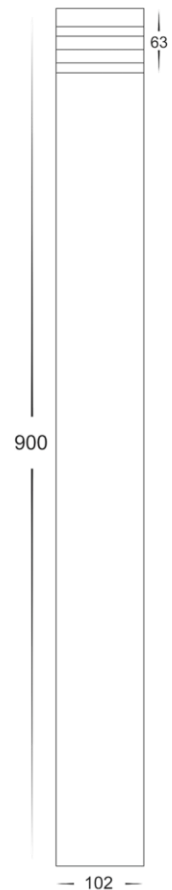

Maxi 900 Black Louvred LED Bollard Light E27 9w

Product Code-	IFL-1618T-BLK-240V
Wattage-	9w
Voltage	240v AC
Colour Temperature (k)-	3000K, 4000K, 5500K
Beam Angle-	120°
Lumen output-	700-740
Lamp Base-	E27
CRI-	80+
Ip Rating-	IP54
Dimmable	No
Mounting Type-	Ground
Material-	316 Stainless Steel
Colour-	Black
Warranty-	3 Years Replacement

Maxi 900 Black Louvred LED Bollard Light MR16 5w

Product Code-	IFL-1618T-BLK-12V
Wattage-	5w
Voltage	12v DC
Colour Temperature (k)-	3000K, 4000K, 5500K
Beam Angle-	120°
Lumen output-	270-300
Lamp Base-	MR16
CRI-	80+
Ip Rating-	IP54
Dimmable	No
Mounting Type-	Ground
Material-	316 Stainless Steel
Colour-	Black
Warranty-	3 Years Replacement

Maxi 900 316 Stainless Steel Louvred LED Bollard Light E27 9w

Product Code-	IFL-1618T-SS316-240V
Wattage-	9w
Voltage	240v AC
Colour Temperature (k)-	3000K, 4000K, 5500K
Beam Angle-	120°
Lumen output-	700-740
Lamp Base-	E27
CRI-	80+
Ip Rating-	IP54
Dimmable	No
Mounting Type-	Ground
Material-	316 Stainless Steel
Colour-	Stainless Steel
Warranty-	3 Years Replacement

Maxi 900 316 Stainless Steel Louvred LED Bollard Light MR16 5w

Product Code-	IFL-1618T-SS316-12V
Wattage-	5w
Voltage	12v DC
Colour Temperature (k)-	3000K, 4000K, 5500K
Beam Angle-	120°
Lumen output-	270-300
Lamp Base-	MR16
CRI-	80+
Ip Rating-	IP54
Dimmable	No
Mounting Type-	Ground
Material-	316 Stainless Steel
Colour-	Stainless Steel
Warranty-	3 Years Replacement