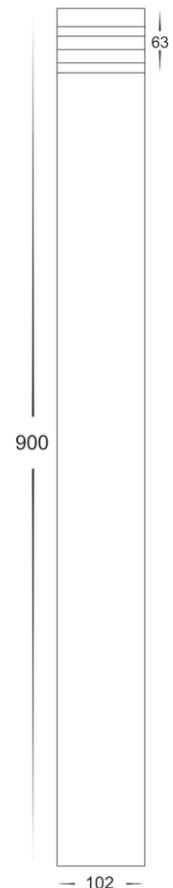

Maxi 900 Black Louvred LED Bollard Light E27 9w

Product Code-	IFL-1618T-BLK-240V
Wattage-	9w
Voltage	240v AC
Colour Temperature (k)-	3000K, 4000K, 5500K
Beam Angle-	120°
Lumen output-	700-740
Lamp Base-	E27
CRI-	80+
Ip Rating-	IP54
Dimmable	No
Mounting Type-	Ground
Material-	316 Stainless Steel
Colour-	Black
Warranty-	3 Years Replacement

Maxi 900 Black Louvred LED Bollard Light MR16 5w

Product Code-	IFL-1618T-BLK-12V
Wattage-	5w
Voltage	12v DC
Colour Temperature (k)-	3000K, 4000K, 5500K
Beam Angle-	120°
Lumen output-	270-300
Lamp Base-	MR16
CRI-	80+
Ip Rating-	IP54
Dimmable	No
Mounting Type-	Ground
Material-	316 Stainless Steel
Colour-	Black
Warranty-	3 Years Replacement

Maxi 900 316 Stainless Steel Louvred LED Bollard Light E27 9w

Product Code-	IFL-1618T-SS316-240V
Wattage-	9w
Voltage	240v AC
Colour Temperature (k)-	3000K, 4000K, 5500K
Beam Angle-	120°
Lumen output-	700-740
Lamp Base-	E27
CRI-	80+
Ip Rating-	IP54
Dimmable	No
Mounting Type-	Ground
Material-	316 Stainless Steel
Colour-	Stainless Steel
Warranty-	3 Years Replacement

Maxi 900 316 Stainless Steel Louvred LED Bollard Light MR16 5w

Product Code-	IFL-1618T-SS316-12V
Wattage-	5w
Voltage	12v DC
Colour Temperature (k)-	3000K, 4000K, 5500K
Beam Angle-	120°
Lumen output-	270-300
Lamp Base-	MR16
CRI-	80+
Ip Rating-	IP54
Dimmable	No
Mounting Type-	Ground
Material-	316 Stainless Steel
Colour-	Stainless Steel
Warranty-	3 Years Replacement