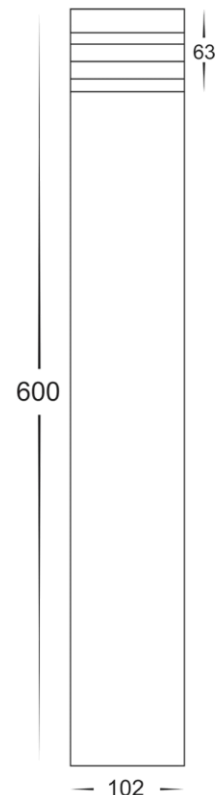

Maxi 600 Black Louvred LED Bollard Light E27 9w

Product Code-	IFL-1616T-BLK-240V
Wattage-	9w
Voltage	240v AC
Colour Temperature (k)-	3000K, 4000K, 5500K
Beam Angle-	120°
Lumen output-	700-740
Lamp Base-	E27
CRI-	80+
Ip Rating-	IP54
Dimmable	No
Mounting Type-	Ground
Material-	316 Stainless Steel
Colour-	Black
Warranty-	3 Years Replacement

Maxi 600 Black Louvred LED Bollard Light MR16 5w

Product Code-	IFL-1616T-BLK-12V
Wattage-	5w
Voltage	12v DC
Colour Temperature (k)-	3000K, 4000K, 5500K
Beam Angle-	120°
Lumen output-	270-300
Lamp Base-	MR16
CRI-	80+
Ip Rating-	IP54
Dimmable	No
Mounting Type-	Ground
Material-	316 Stainless Steel
Colour-	Black
Warranty-	3 Years Replacement

Maxi 600 316 Stainless Steel Louvred LED Bollard Light E27 9w

Product Code-	IFL-1616T-SS316-240V
Wattage-	9w
Voltage	240v AC
Colour Temperature (k)-	3000K, 4000K, 5500K
Beam Angle-	120°
Lumen output-	700-740
Lamp Base-	E27
CRI-	80+
Ip Rating-	IP54
Dimmable	No
Mounting Type-	Ground
Material-	316 Stainless Steel
Colour-	Stainless Steel
Warranty-	3 Years Replacement

Maxi 600 316 Stainless Steel Louvred LED Bollard Light MR16 5w

Product Code-	IFL-1616T-SS316-12V
Wattage-	5w
Voltage	12v DC
Colour Temperature (k)-	3000K, 4000K, 5500K
Beam Angle-	120°
Lumen output-	270-300
Lamp Base-	MR16
CRI-	80+
Ip Rating-	IP54
Dimmable	No
Mounting Type-	Ground
Material-	316 Stainless Steel
Colour-	Stainless Steel
Warranty-	3 Years Replacement