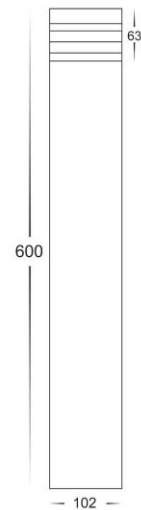

Maxi 600 Black Louvred LED Bollard Light E27 9w

Product Code-	IFL-1616T-BLK-240V
Wattage-	9w
Voltage	240v AC
Colour Temperature (k)-	3000K, 4000K, 5500K
Beam Angle-	120°
Lumen output-	700-740
Lamp Base-	E27
CRI-	80+
Ip Rating-	IP54
Dimmable	No
Mounting Type-	Ground
Material-	316 Stainless Steel
Colour-	Black
Warranty-	3 Years Replacement

Maxi 600 Black Louvred LED Bollard Light MR16 5w

Product Code-	IFL-1616T-BLK-12V
Wattage-	5w
Voltage	12v DC
Colour Temperature (k)-	3000K, 4000K, 5500K
Beam Angle-	120°
Lumen output-	270-300
Lamp Base-	MR16
CRI-	80+
Ip Rating-	IP54
Dimmable	No
Mounting Type-	Ground
Material-	316 Stainless Steel
Colour-	Black
Warranty-	3 Years Replacement

Maxi 600 316 Stainless Steel Louvred LED Bollard Light E27 9w

Product Code-	IFL-1616T-SS316-240V
Wattage-	9w
Voltage	240v AC
Colour Temperature (k)-	3000K, 4000K, 5500K
Beam Angle-	120°
Lumen output-	700-740
Lamp Base-	E27
CRI-	80+
Ip Rating-	IP54
Dimmable	No
Mounting Type-	Ground
Material-	316 Stainless Steel
Colour-	Stainless Steel
Warranty-	3 Years Replacement

Maxi 600 316 Stainless Steel Louvred LED Bollard Light MR16 5w

Product Code-	IFL-1616T-SS316-12V
Wattage-	5w
Voltage	12v DC
Colour Temperature (k)-	3000K, 4000K, 5500K
Beam Angle-	120°
Lumen output-	270-300
Lamp Base-	MR16
CRI-	80+
Ip Rating-	IP54
Dimmable	No
Mounting Type-	Ground
Material-	316 Stainless Steel
Colour-	Stainless Steel
Warranty-	3 Years Replacement