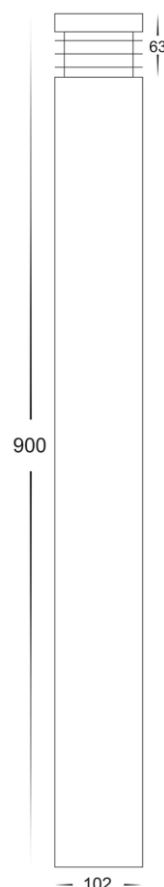

Maxi 900 Black TRI Colour LED Bollard Light E27 9w

Product Code-	IFL-1608T-BLK-240V
Wattage-	9w
Voltage	240v AC
Colour Temperature (k)-	3000K, 4000K, 5500K
Beam Angle-	120°
Lumen output-	700-740
Lamp Base-	E27
CRI-	80+
Ip Rating-	IP54
Dimmable	No
Mounting Type-	Ground
Material-	316 Stainless Steel
Colour-	Black
Warranty-	3 Years Replacement

— 102 —

Maxi 900 Black TRI Colour LED Bollard Light MR16 5w

Product Code-	IFL-1608T-BLK-12V
Wattage-	5w
Voltage	12v DC
Colour Temperature (k)-	3000K, 4000K, 5500K
Beam Angle-	120°
Lumen output-	270-300
Lamp Base-	MR16
CRI-	80+
Ip Rating-	IP54
Dimmable	No
Mounting Type-	Ground
Material-	316 Stainless Steel
Colour-	Black
Warranty-	3 Years Replacement

— 102 —

Maxi 900 316 Stainless Steel Bollard Lights E27 9w

Product Code-	IFL-1608T-SS316-240V
Wattage-	9w
Voltage	240v AC
Colour Temperature (k)-	3000K, 4000K, 5500K
Beam Angle-	120°
Lumen output-	700-740
Lamp Base-	E27
CRI-	80+
Ip Rating-	IP54
Dimmable	No
Mounting Type-	Ground
Material-	316 Stainless Steel
Colour-	Stainless Steel
Warranty-	3 Years Replacement

Maxi 900 316 Stainless Steel Bollard Lights MR16 5w

Product Code-	IFL-1608T-SS316-12V
Wattage-	5w
Voltage	12v DC
Colour Temperature (k)-	3000K, 4000K, 5500K
Beam Angle-	120°
Lumen output-	270-300
Lamp Base-	MR16
CRI-	80+
Ip Rating-	IP54
Dimmable	No
Mounting Type-	Ground
Material-	316 Stainless Steel
Colour-	Stainless Steel
Warranty-	3 Years Replacement