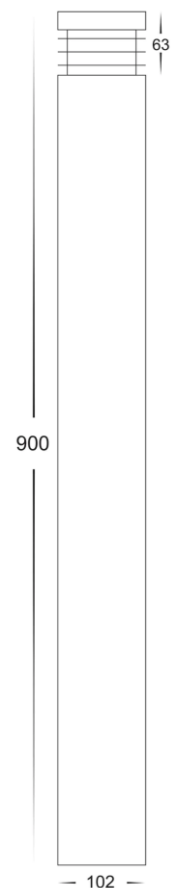

Maxi 900 Black TRI Colour LED Bollard Light E27 9w

Product Code-	IFL-1608T-BLK-240V
Wattage-	9w
Voltage	240v AC
Colour Temperature (k)-	3000K, 4000K, 5500K
Beam Angle-	120°
Lumen output-	700-740
Lamp Base-	E27
CRI-	80+
Ip Rating-	IP54
Dimmable	No
Mounting Type-	Ground
Material-	316 Stainless Steel
Colour-	Black
Warranty-	3 Years Replacement

— 102 —

Maxi 900 Black TRI Colour LED Bollard Light MR16 5w

Product Code-	IFL-1608T-BLK-12V
Wattage-	5w
Voltage	12v DC
Colour Temperature (k)-	3000K, 4000K, 5500K
Beam Angle-	120°
Lumen output-	270-300
Lamp Base-	MR16
CRI-	80+
Ip Rating-	IP54
Dimmable	No
Mounting Type-	Ground
Material-	316 Stainless Steel
Colour-	Black
Warranty-	3 Years Replacement

— 102 —

Maxi 900 316 Stainless Steel Bollard Lights E27 9w

Product Code-	IFL-1608T-SS316-240V
Wattage-	9w
Voltage	240v AC
Colour Temperature (k)-	3000K, 4000K, 5500K
Beam Angle-	120°
Lumen output-	700-740
Lamp Base-	E27
CRI-	80+
Ip Rating-	IP54
Dimmable	No
Mounting Type-	Ground
Material-	316 Stainless Steel
Colour-	Stainless Steel
Warranty-	3 Years Replacement

Maxi 900 316 Stainless Steel Bollard Lights MR16 5w

Product Code-	IFL-1608T-SS316-12V
Wattage-	5w
Voltage	12v DC
Colour Temperature (k)-	3000K, 4000K, 5500K
Beam Angle-	120°
Lumen output-	270-300
Lamp Base-	MR16
CRI-	80+
Ip Rating-	IP54
Dimmable	No
Mounting Type-	Ground
Material-	316 Stainless Steel
Colour-	Stainless Steel
Warranty-	3 Years Replacement