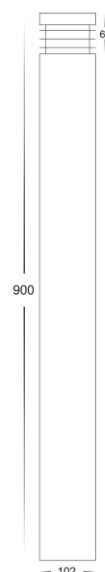

Maxi 900 Black TRI Colour LED Bollard Light E27 9w

Product Code-	IFL-1608T-BLK-240V
Wattage-	9w
Voltage	240v AC
Colour Temperature (k)-	3000K, 4000K, 5500K
Beam Angle-	120°
Lumen output-	700-740
Lamp Base-	E27
CRI-	80+
Ip Rating-	IP54
Dimmable	No
Mounting Type-	Ground
Material-	316 Stainless Steel
Colour-	Black
Warranty-	3 Years Replacement

— 102 —

Maxi 900 Black TRI Colour LED Bollard Light MR16 5w

Product Code-	IFL-1608T-BLK-12V
Wattage-	5w
Voltage	12v DC
Colour Temperature (k)-	3000K, 4000K, 5500K
Beam Angle-	120°
Lumen output-	270-300
Lamp Base-	MR16
CRI-	80+
Ip Rating-	IP54
Dimmable	No
Mounting Type-	Ground
Material-	316 Stainless Steel
Colour-	Black
Warranty-	3 Years Replacement

— 102 —

Maxi 900 316 Stainless Steel Bollard Lights E27 9w

Product Code-	IFL-1608T-SS316-240V
Wattage-	9w
Voltage	240v AC
Colour Temperature (k)-	3000K, 4000K, 5500K
Beam Angle-	120°
Lumen output-	700-740
Lamp Base-	E27
CRI-	80+
Ip Rating-	IP54
Dimmable	No
Mounting Type-	Ground
Material-	316 Stainless Steel
Colour-	Stainless Steel
Warranty-	3 Years Replacement

Maxi 900 316 Stainless Steel Bollard Lights MR16 5w

Product Code-	IFL-1608T-SS316-12V
Wattage-	5w
Voltage	12v DC
Colour Temperature (k)-	3000K, 4000K, 5500K
Beam Angle-	120°
Lumen output-	270-300
Lamp Base-	MR16
CRI-	80+
Ip Rating-	IP54
Dimmable	No
Mounting Type-	Ground
Material-	316 Stainless Steel
Colour-	Stainless Steel
Warranty-	3 Years Replacement