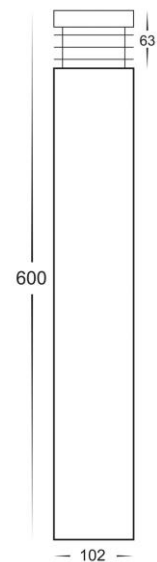

Maxi 600 Black TRI Colour LED Bollard Lights E27 9w

Product Code-	IFL-1606T-BLK-240V
Wattage-	9w
Voltage	240 AC
Colour Temperature (k)-	3000K, 4000K, 5500K
Beam Angle-	120°
Lumen output-	700-740
Lamp Base-	E27
CRI-	80+
Ip Rating-	IP54
Dimmable	No
Mounting Type-	Ground
Material-	316 Stainless Steel
Colour-	Black
Warranty-	3 Years Replacement

Maxi 600 Black TRI Colour LED Bollard Lights MR16 5w

Product Code-	IFL-1606T-BLK-12V
Wattage-	5w
Voltage	12v DC
Colour Temperature (k)-	3000K, 4000K, 5500K
Beam Angle-	120°
Lumen output-	270-300
Lamp Base-	MR16
CRI-	80+
Ip Rating-	IP54
Dimmable	No
Mounting Type-	Ground
Material-	316 Stainless Steel
Colour-	Black
Warranty-	3 Years Replacement

Maxi 600 316 Stainless Steel TRI Colour LED Bollard Light E27 9w

Product Code-	IFL-1606T-SS316-240V
Wattage-	9w
Voltage	240 AC
Colour Temperature (k)-	3000K, 4000K, 5500K
Beam Angle-	120°
Lumen output-	700-740
Lamp Base-	E27
CRI-	80+
Ip Rating-	IP54
Dimmable	No
Mounting Type-	Ground
Material-	316 Stainless Steel
Colour-	Stainless Steel
Warranty-	3 Years Replacement

Maxi 600 316 Stainless Steel TRI Colour LED Bollard Light MR16 5w

Product Code-	IFL-1606T-SS316-12V
Wattage-	5w
Voltage	12v DC
Colour Temperature (k)-	3000K, 4000K, 5500K
Beam Angle-	120°
Lumen output-	270-300
Lamp Base-	MR16
CRI-	80+
Ip Rating-	IP54
Dimmable	No
Mounting Type-	Ground
Material-	316 Stainless Steel
Colour-	Stainless Steel
Warranty-	3 Years Replacement