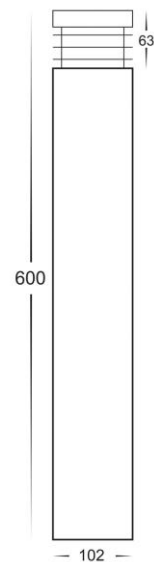

Maxi 600 Black TRI Colour LED Bollard Lights E27 9w

Product Code-	IFL-1606T-BLK-240V
Wattage-	9w
Voltage	240 AC
Colour Temperature (k)-	3000K, 4000K, 5500K
Beam Angle-	120°
Lumen output-	700-740
Lamp Base-	E27
CRI-	80+
Ip Rating-	IP54
Dimmable	No
Mounting Type-	Ground
Material-	316 Stainless Steel
Colour-	Black
Warranty-	3 Years Replacement

Maxi 600 Black TRI Colour LED Bollard Lights MR16 5w

Product Code-	IFL-1606T-BLK-12V
Wattage-	5w
Voltage	12v DC
Colour Temperature (k)-	3000K, 4000K, 5500K
Beam Angle-	120°
Lumen output-	270-300
Lamp Base-	MR16
CRI-	80+
Ip Rating-	IP54
Dimmable	No
Mounting Type-	Ground
Material-	316 Stainless Steel
Colour-	Black
Warranty-	3 Years Replacement

Maxi 600 316 Stainless Steel TRI Colour LED Bollard Light E27 9w

Product Code-	IFL-1606T-SS316-240V
Wattage-	9w
Voltage	240 AC
Colour Temperature (k)-	3000K, 4000K, 5500K
Beam Angle-	120°
Lumen output-	700-740
Lamp Base-	E27
CRI-	80+
Ip Rating-	IP54
Dimmable	No
Mounting Type-	Ground
Material-	316 Stainless Steel
Colour-	Stainless Steel
Warranty-	3 Years Replacement

Maxi 600 316 Stainless Steel TRI Colour LED Bollard Light MR16 5w

Product Code-	IFL-1606T-SS316-12V
Wattage-	5w
Voltage	12v DC
Colour Temperature (k)-	3000K, 4000K, 5500K
Beam Angle-	120°
Lumen output-	270-300
Lamp Base-	MR16
CRI-	80+
Ip Rating-	IP54
Dimmable	No
Mounting Type-	Ground
Material-	316 Stainless Steel
Colour-	Stainless Steel
Warranty-	3 Years Replacement