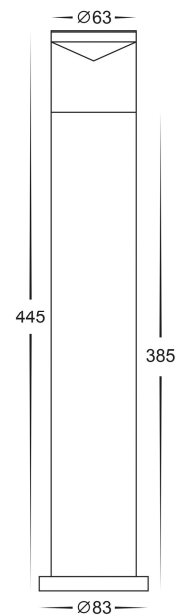

Highlite Black TRI Colour LED Bollard Lights GU10 5w

Product Code-	IFL-1601T-BLK
Wattage-	5w
Voltage	240v AC
Colour Temperature (k)-	3000K, 4000K, 5500K
Beam Angle-	120°
Lumen output-	270-300
Lamp Base-	GU10
CRI-	80+
Ip Rating-	IP54
Dimmable	No
Mounting Type-	Ground
Material-	Aluminium
Colour-	Black
Warranty-	3 Years Replacement

Highlite Black TRI Colour LED Bollard Lights MR16 5w

Product Code-	IFL-1602T-BLK
Wattage-	2x5w
Voltage	12v DC
Colour Temperature (k)-	3000K, 4000K, 5500K
Beam Angle-	120°
Lumen output-	270-300
Lamp Base-	MR16
CRI-	80+
Ip Rating-	IP54
Dimmable	No
Mounting Type-	Ground
Material-	Aluminium
Colour-	Black
Warranty-	3 Years Replacement

Black Bollard Extension

Product Code-

IFL-1603-BLK

Extension piece to make fittings taller.

To suit model IFL-1601-BLK + IFL-1602T-BLK.

2x extensions can be used.

Material-

Aluminium