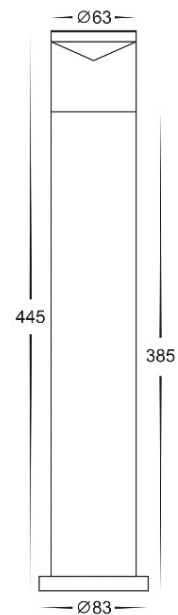

Highlite Antique Brass TRI Colour LED Bollard Lights GU10 5w

Product Code-	IFL-1601T-AB
Wattage-	5w
Voltage	240v AC
Colour Temperature (k)-	3000K, 4000K, 5500K
Beam Angle-	120°
Lumen output-	270-300
Lamp Base-	GU10
CRI-	80+
Ip Rating-	IP54
Dimmable	No
Mounting Type-	Ground
Material-	Solid Brass
Colour-	Antique Brass
Warranty-	3 Years Replacement

Highlite Antique Brass TRI Colour LED Bollard Lights MR16 5w

Product Code-	IFL-1602T-AB
Wattage-	2x5w
Voltage	12v DC
Colour Temperature (k)-	3000K, 4000K, 5500K
Beam Angle-	120°
Lumen output-	270-300
Lamp Base-	MR16
CRI-	80+
Ip Rating-	IP54
Dimmable	No
Mounting Type-	Ground
Material-	Solid Brass
Colour-	Antique Brass
Warranty-	3 Years Replacement

Antique Brass Bollard Extension

Product Code-

IFL-1603-AB

Extension piece to make fittings taller.

To suit model IFL-1601-AB + IFL-1602T-AB.

2x extensions can be used.

Material-

Solid Brass