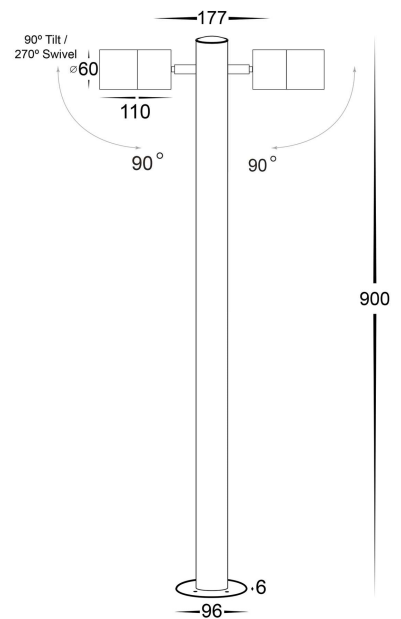

Tivah Black Double Adjustable LED Bollard Light MR16 5w

Product Code-	IFL-1507T-BLK-12V
Wattage-	2x5w
Voltage	12v DC
Colour Temperature (k)-	3000K, 4000K, 5500K
Beam Angle-	120°
Lumen output-	270-300
Lamp Base-	MR16
CRI-	80+
Ip Rating-	IP65
Dimmable	No
Mounting Type-	Ground
Material-	Aluminium
Colour-	Black
Warranty-	3 Years Replacement

Tivah Black Double Adjustable LED Bollard Light GU10 5w

Product Code- IFL-1507T-BLK-240V

Wattage- 2x5w

Voltage 240v AC

Colour Temperature (k)- 3000K, 4000K, 5500K

Beam Angle- 120°

Lumen output- 270-300

Lamp Base- Gu10

CRI- 80+

Ip Rating- IP65

Dimmable No

Mounting Type- Ground

Material- Aluminium

Colour- Black

Warranty- 3 Years Replacement