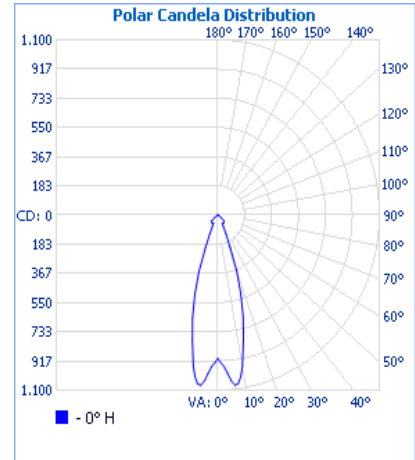

# GYRO LV DUO

- Square adjustable down light
- Enclosed backing for heat reduction
- Twist lock face for lamp replacement
- Spring clips
- 2X10W LED WARM WHITE (3000K)

	Center Beam LUX	Beam Width	
0.2M	32,403.6 LUX	0.1 M	0.1 M
0.3M	8,100.9 LUX	0.2 M	0.2 M
0.5M	3,600.4 LUX	0.3 M	0.3 M
0.7M	2,025.2 LUX	0.4 M	0.4 M
0.8M	1,296.1 LUX	0.5 M	0.5 M
1.0M	900.1 LUX	0.6 M	0.6 M

■ Vert. Spread: 33.0° ■ Horiz. Spread: 33.6°