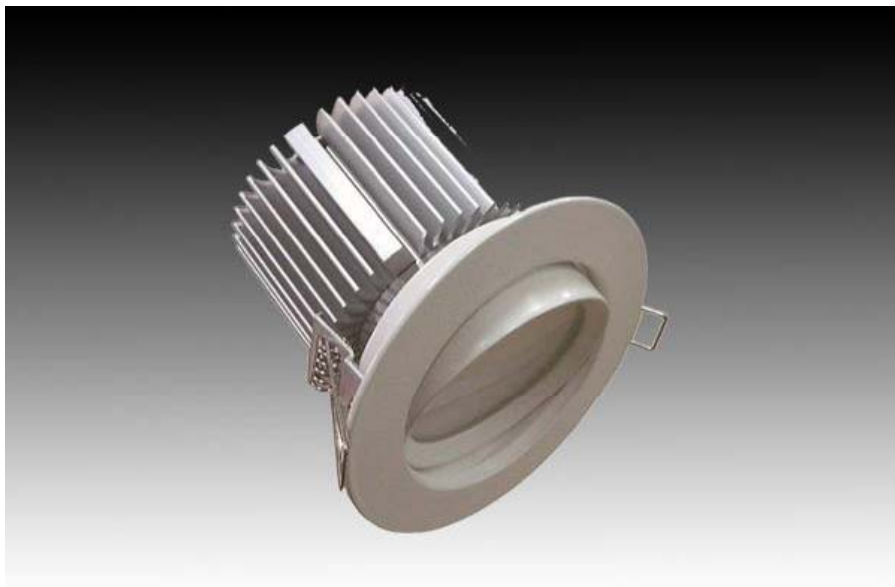

## ECO LED 137R 20W

Description	Adjustable 20W LED down light. Dimmable with Leading Edge dimmer. Available in Cool White and Warm White. Complete with 700mA LED driver flex and plug. Total power consumption 20W ( $\pm 10\%$ )
Power	Input: 220-240V~ 50/60Hz
Lamp	20W Osram LED
Size	110(Diameter) x 85(Height) mm
IP Rating	
Cut Hole	90mm
Please note:	Actual products should be used to confirm all cut hole sizes prior to installation
Colour	Silver, White