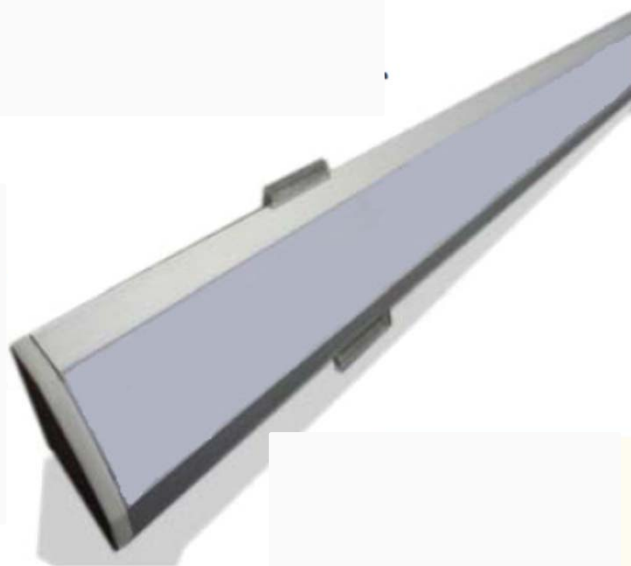

## BD 45deg LED EXTRUSION

45 deg 2.5M Length  
Aluminium LED Tracking &  
Opaque  
diffuser, suitable for LED  
strips width not over 11mm  
with accessories.  
End caps and mounting clips  
sold separately

PRODUCT CODE:

IFL-LEDBDEX45-

2METER 45deg EXTRUSION  
WITH OPAL DIFFUSER