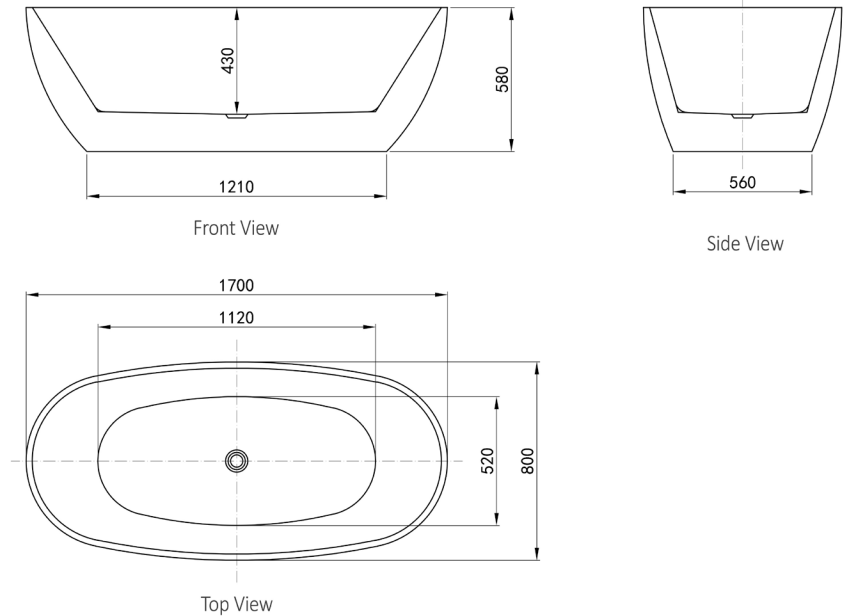

VINNY BATHTUB 1500 NF

Freestanding Bath

1700x800x575

SPECIFICATIONS

Product Code IVBT-VN-1700-NF

Features: 5mm Sanitary Grade Acrylic
High Gloss White Finish with Good Heat Retention
No Overflow; 40mm Pop-up Waste Included
Self-supporting Frame and Adjustable Legs

Recommended Part: Bath Flex Hose Connector Flexible Tube (11736)
40x40x88mm

Size: 1700 x 800 x 575

SPECIFICATIONS

Bathtub must be installed by licensed plumber in accordance with local regulations and standards.

While we aim to ensure specifications are correct at the time of publication, Inspirebathware reserves the right to make modifications without prior notice.
All measurements are shown in millimetres. Always use physical product measurements for mark-ups and roughing-in as the technical drawing may differ from actual product received.