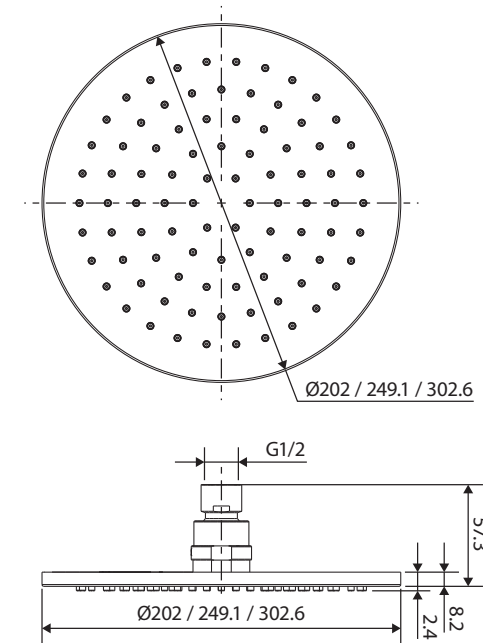

Starry SHOWER HEAD

Features

- Overhead rain shower
- 8 mm thin profile
- Made from stainless steel
- Brass swivel joint
- Female ½" BSP inlet
- **WELS 3 Star rated, 9L/min**

Available in

Chrome
200 mm
411108

While we aim to ensure specifications are correct at the time of publication, Fienza reserves the right to make modifications without prior notice. Physical colour may vary from image shown. All measurements are shown in millimetres. Always use physical product measurements for mark-ups and roughing-in as the technical drawing may differ from actual product received.