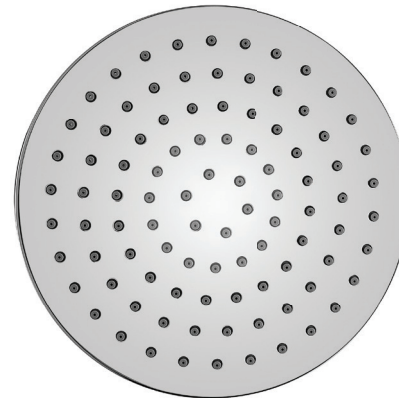

Starry SHOWER HEAD

Features

- Overhead rain shower
- 8 mm thin profile
- Made from stainless steel
- Brass swivel joint
- Female ½" BSP inlet
- **WELS 3 Star rated, 9L/min**

Available in

Chrome
200 mm
411108