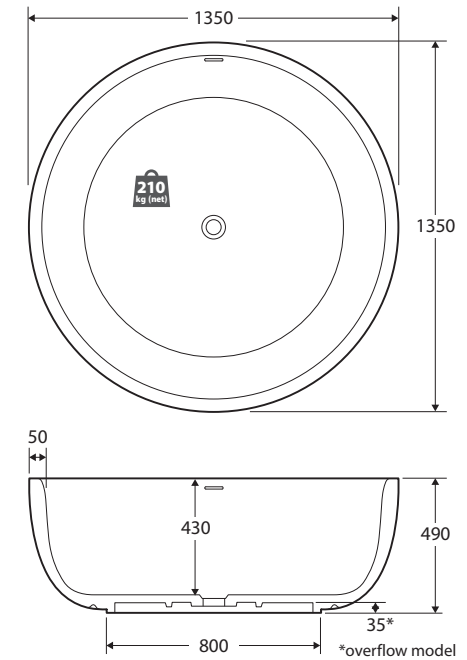

## CAST STONE SOLID SURFACE BATH, 1350MM

### Features

- Freestanding style
- Easy to clean
- Chrome waste included with bath
- Net weight: 210kg
- Gross weight: 255kg

**Installation Warning:** Floor preparation may be required for off-centre waste positions. Please discuss with your builder/plumber before tiling and waterproofing your bathroom.