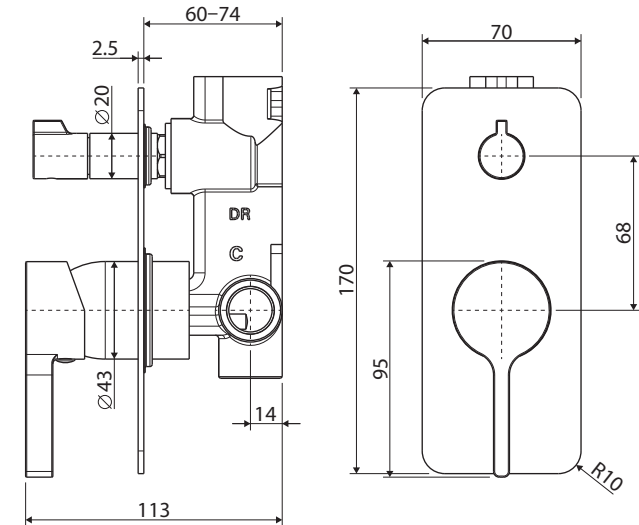

## Sansa® WALL DIVERTER MIXER SOFT SQUARE PLATE

### Features

- Designed for shower and bath
- Made from solid brass
- High quality European cartridge (35 mm)

**Please note:** This product may have a visible Fienza or Watermark logo.

While we aim to ensure specifications are correct at the time of publication, Fienza reserves the right to make modifications without prior notice. Physical colour may vary from image shown. All measurements are shown in millimetres. Always use physical product measurements for mark-ups and roughing-in as the technical drawing may differ from actual product received.