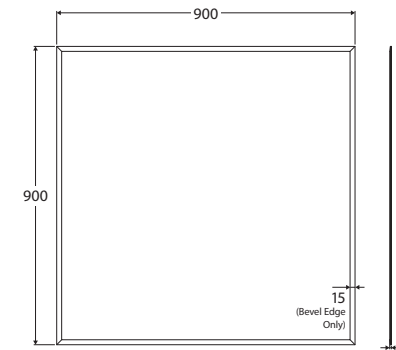

Rectangular Mirror

GLUE-ON
INSTALLATION
900 x 900 MM

Features

- 5 mm thick glass
- Copper free to prevent corrosion
- Glue-on installation
- Can be installed in portrait or landscape orientation

Available in