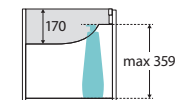

## 900MM WALL-HUNG CABINET, LEFT DRAWERS

NOTE: HANDLES REQUIRED

TOP VIEW: SHELF AREA & DRAWER AREA

SIDE VIEW: RECESS & SHELF STORAGE

SIDE VIEW: DRAWER STORAGE