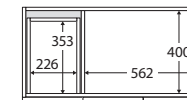

## 900MM WALL-HUNG CABINET, LEFT DRAWERS

NOTE: HANDLES REQUIRED

TOP VIEW: SHELF AREA & DRAWER AREA

SIDE VIEW: RECESS & SHELF STORAGE

SIDE VIEW: DRAWER STORAGE