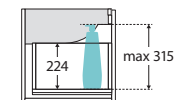

NOTE: HANDLES REQUIRED

TOP VIEW: SHELF AREA & DRAWER AREA

SIDE VIEW: RECESS & SHELF STORAGE

SIDE VIEW: DRAWER STORAGE

### Available in

Satin White  
with Left Drawers  
**90ML**