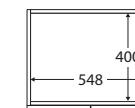

## 600MM WALL-HUNG CABINET

NOTE: HANDLES REQUIRED

TOP VIEW: SHELF AREA

SIDE VIEW: SHELF STORAGE