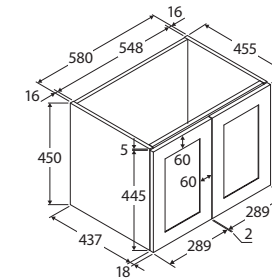

## 600MM WALL-HUNG CABINET

NOTE: HANDLES REQUIRED

TOP VIEW: SHELF AREA

SIDE VIEW: SHELF STORAGE