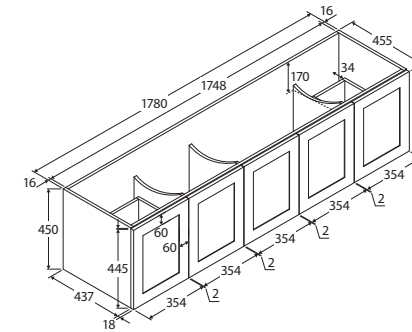

Mila

1800MM WALL-HUNG CABINET

Features

- High quality, satin white exterior with bright white interior
- Soft-close doors and drawers
- Requires handles (not included)
- 16 mm thick backing boards and drawer bases
- FSC certified, eco-friendly E0 board

NOTE: HANDLES REQUIRED

TOP VIEW: SHELF AREA & DRAWER AREA

SIDE VIEW: RECESS & SHELF STORAGE

SIDE VIEW: DRAWER STORAGE

COMPLETE THE LOOK

Choose from our range of knobs and handles designed for MILA to suit your style.