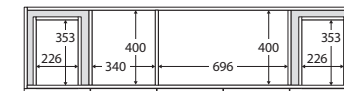

Mila

1800MM WALL-HUNG CABINET

Features

- High quality, satin white exterior with bright white interior
- Soft-close doors and drawers
- Requires handles (not included)
- 16 mm thick backing boards and drawer bases
- FSC certified, eco-friendly E0 board

NOTE: HANDLES REQUIRED

TOP VIEW: SHELF AREA & DRAWER AREA

SIDE VIEW: RECESS & SHELF STORAGE

SIDE VIEW: DRAWER STORAGE

COMPLETE THE LOOK

Choose from our range of knobs and handles designed for MILA to suit your style.