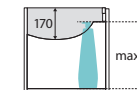

Mila

1800MM WALL-HUNG CABINET

Features

- High quality, satin white exterior with bright white interior
- Soft-close doors and drawers
- Requires handles (not included)
- 16 mm thick backing boards and drawer bases
- FSC certified, eco-friendly E0 board

NOTE: HANDLES REQUIRED

TOP VIEW: SHELF AREA & DRAWER AREA

SIDE VIEW: RECESS & SHELF STORAGE

SIDE VIEW: DRAWER STORAGE

COMPLETE THE LOOK

Choose from our range of knobs and handles designed for MILA to suit your style.