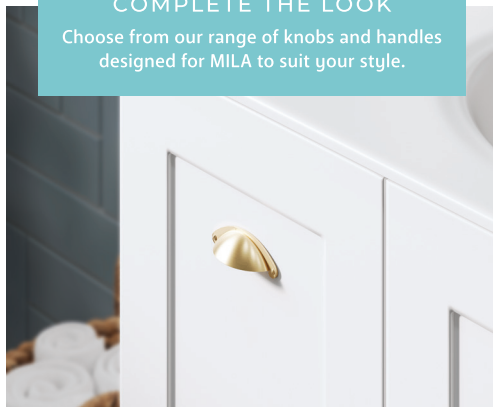

Mila

1800MM WALL-HUNG CABINET

Features

- High quality, satin white exterior with bright white interior
- Soft-close doors and drawers
- Requires handles (not included)
- 16 mm thick backing boards and drawer bases
- FSC certified, eco-friendly E0 board

NOTE: HANDLES REQUIRED

TOP VIEW: SHELF AREA & DRAWER AREA

SIDE VIEW: RECESS & SHELF STORAGE

SIDE VIEW: DRAWER STORAGE

COMPLETE THE LOOK

Choose from our range of knobs and handles designed for MILA to suit your style.