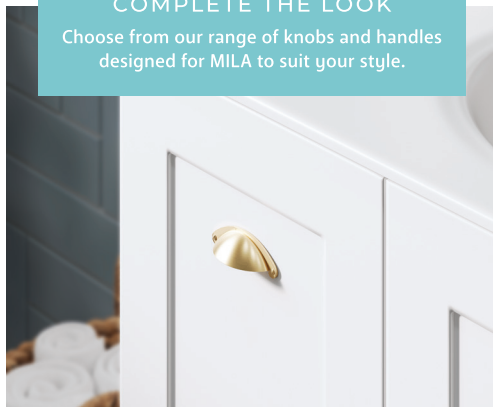

Mila

1500MM WALL-HUNG CABINET

Features

- High quality, satin white exterior with bright white interior
- Soft-close doors and drawers
- Requires handles (not included)
- 16 mm thick backing boards and drawer bases
- FSC certified, eco-friendly E0 board

NOTE: HANDLES REQUIRED

TOP VIEW: SHELF AREA & DRAWER AREA

SIDE VIEW: RECESS & SHELF STORAGE

SIDE VIEW: DRAWER STORAGE

COMPLETE THE LOOK

Choose from our range of knobs and handles designed for MILA to suit your style.