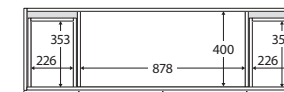

Mila

1500MM WALL-HUNG CABINET

Features

- High quality, satin white exterior with bright white interior
- Soft-close doors and drawers
- Requires handles (not included)
- 16 mm thick backing boards and drawer bases
- FSC certified, eco-friendly E0 board

NOTE: HANDLES REQUIRED

TOP VIEW: SHELF AREA & DRAWER AREA

SIDE VIEW: RECESS & SHELF STORAGE

SIDE VIEW: DRAWER STORAGE

COMPLETE THE LOOK

Choose from our range of knobs and handles designed for MILA to suit your style.