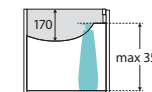

Mila

1500MM WALL-HUNG CABINET

Features

- High quality, satin white exterior with bright white interior
- Soft-close doors and drawers
- Requires handles (not included)
- 16 mm thick backing boards and drawer bases
- FSC certified, eco-friendly E0 board

NOTE: HANDLES REQUIRED

TOP VIEW: SHELF AREA & DRAWER AREA

SIDE VIEW: RECESS & SHELF STORAGE

SIDE VIEW: DRAWER STORAGE

COMPLETE THE LOOK

Choose from our range of knobs and handles designed for MILA to suit your style.