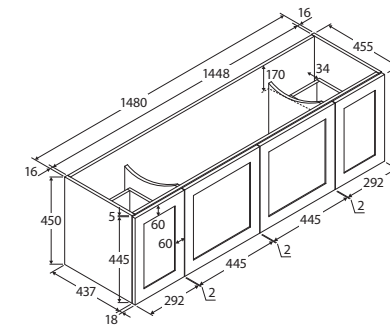

Mila

1500MM WALL-HUNG CABINET

Features

- High quality, satin white exterior with bright white interior
- Soft-close doors and drawers
- Requires handles (not included)
- 16 mm thick backing boards and drawer bases
- FSC certified, eco-friendly E0 board

NOTE: HANDLES REQUIRED

TOP VIEW: SHELF AREA & DRAWER AREA

SIDE VIEW: RECESS & SHELF STORAGE

SIDE VIEW: DRAWER STORAGE

COMPLETE THE LOOK

Choose from our range of knobs and handles designed for MILA to suit your style.