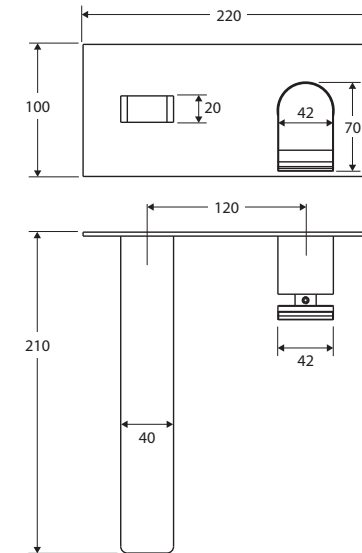

## WALL MIXER WITH SPOUT

### Features

- Polished chrome finish
- Designed for basin and bath
- Made from solid brass
- Quality European cartridge (35 mm)
- **WELS 4 Star rated, 6.5L/min**

**Please note:** This product may have a visible Fienza or Watermark logo.

While we aim to ensure specifications are correct at the time of publication, Fienza reserves the right to make modifications without prior notice. Physical colour may vary from image shown. All measurements are shown in millimetres. Always use physical product measurements for mark-ups and roughing-in as the technical drawing may differ from actual product received.