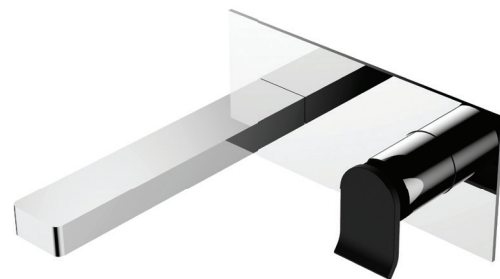

## WALL MIXER WITH SPOUT

### Features

- Polished chrome finish
- Designed for basin and bath
- Made from solid brass
- Quality European cartridge (35 mm)
- **WELS 4 Star rated, 6.5L/min**

**Please note:** This product may have a visible Fienza or Watermark logo.

### Available in

Polished  
Chrome Handle  
**224106**

Electroplated  
Matte Black Handle  
**224106B**