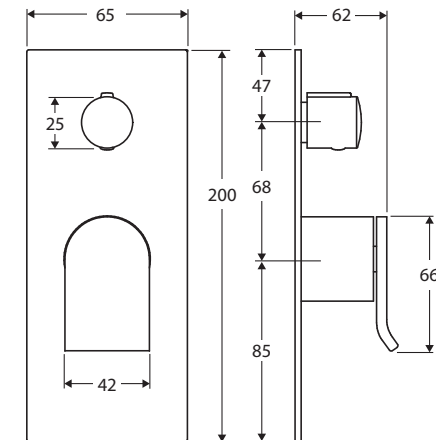

Lincoln

WALL DIVERTER MIXER

Features

- Polished chrome finish
- Designed for shower and bath
- Made from solid brass
- Quality European cartridge (35 mm)

Please note: This product may have a visible Fienza or Watermark logo.

While we aim to ensure specifications are correct at the time of publication, Fienza reserves the right to make modifications without prior notice. Physical colour may vary from image shown. All measurements are shown in millimetres. Always use physical product measurements for mark-ups and roughing-in as the technical drawing may differ from actual product received.