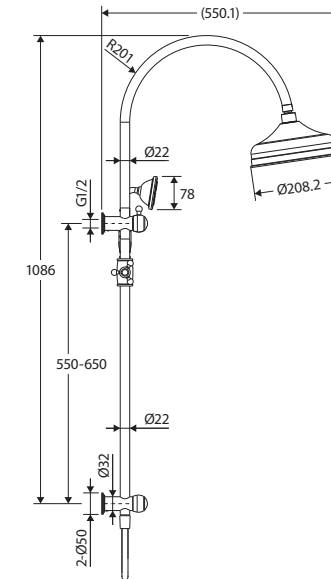

Available in

Polished Chrome
455114

Cleaning & Care

- Regularly clean with mild soapy water using a microfibre cloth.
- In highly polluted or coastal locations, we recommend cleaning 2-3 times per week.
- Do not use harsh detergents, bleach, cream cleaners or citrus based cleaners. These substances are abrasive and will damage the surface.
- Do not use undue pressure and wipe in one direction only.

While we aim to ensure specifications are correct at the time of publication, Fienza reserves the right to make modifications without prior notice. Physical colour may vary from image shown. All measurements are shown in millimetres. Always use physical product measurements for mark-ups and roughing-in as the technical drawing may differ from actual product received.