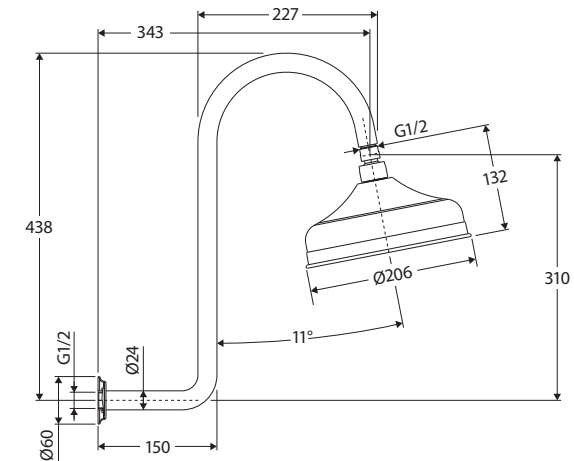

Lillian

SHOWER ARM SET

Features

- Made from solid brass
- Female 1/2" BSP inlet
- WELS 3 Star rated, 9L/min

Modern
Vintage
COLLECTION

Available in

Polished
Chrome
411138-A

PVD
Brushed Nickel
411138BN-A

While we aim to ensure specifications are correct at the time of publication, Fienza reserves the right to make modifications without prior notice. Physical colour may vary from image shown. All measurements are shown in millimetres. Always use physical product measurements for mark-ups and roughing-in as the technical drawing may differ from actual product received.