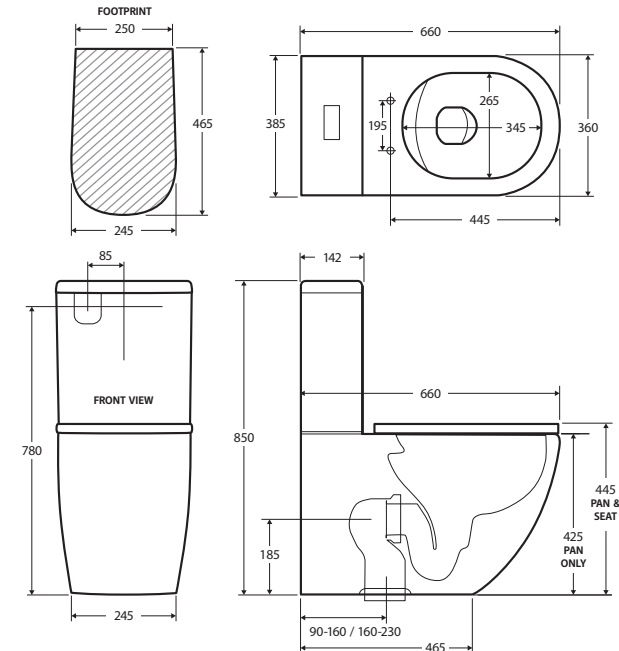

# Koko® Matte Black BACK-TO-WALL TOILET SUITE

## Features

- Rimless hygienic flush
- Matte black finish
- Large, easy-push matte black flush buttons
- Concealed pan for easy cleaning
- UF quick release, soft close slim seat
- High quality, R&T flush mechanism
- Top or bottom inlets:
  - Left top inlet
  - Left or right bottom inlet
- Available as P-Trap or S-Trap
- WELS 4 Star rated, 4.5L/3L (3.3L average flush)

## Available in

P-Trap  
**K002MBP**

S-Trap 90-160  
**K002MBA**

S-Trap 160-230  
**K002MBB**

While we aim to ensure specifications are correct at the time of publication, Fienza reserves the right to make modifications without prior notice. Physical colour may vary from image shown. All measurements are shown in millimetres. For ceramic products, please allow +/- 10 mm tolerance for manufacturing variance. Always use physical product measurements for mark-ups and roughing-in as the technical drawing may differ from actual product received.