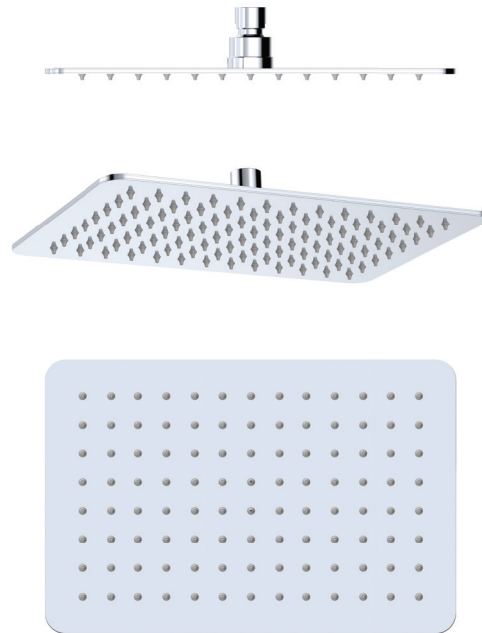

# Koko® SHOWER HEAD

## Features

- Overhead rain shower
- Rectangular shape
- 4 mm thin profile
- Made from stainless steel
- Brass swivel joint
- Female 1/2" BSP inlet
- **WELS 3 Star rated, 9L/min**

## Available in

Polished  
Chrome  
**411129**

Electroplated  
Matte Black  
**411129B**