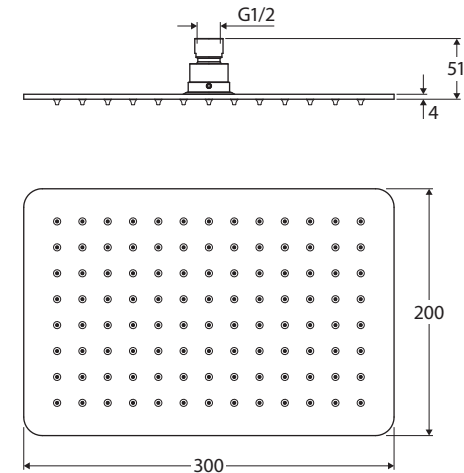

## Features

- Overhead rain shower
- Rectangular shape
- 4 mm thin profile
- Made from stainless steel
- Brass swivel joint
- Female 1/2" BSP inlet
- **WELS 3 Star rated, 9L/min**