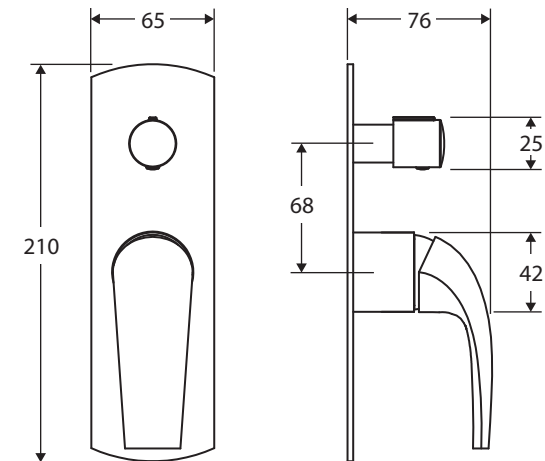

### Features

- Ultra-slim profile handle, sleek modern design
- Designed for shower and bath
- Made from solid brass
- Quality European cartridge (35 mm)

**Please note:** This product may have a visible Fienza or Watermark logo.

While we aim to ensure specifications are correct at the time of publication, Fienza reserves the right to make modifications without prior notice. Physical colour may vary from image shown. All measurements are shown in millimetres. Always use physical product measurements for mark-ups and roughing-in as the technical drawing may differ from actual product received.