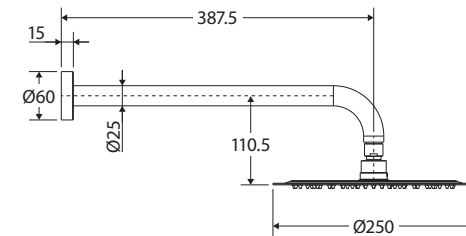

Kaya® SHOWER ARM SET

Features

- Ultra-thin 2 mm shower head
- Easy to clean TPR nozzles
- Brass swivel joint
- Made from stainless steel
- Flange included
- Female ½" BSP inlet
- **WELS 3 Star rated, 9L/min**

While we aim to ensure specifications are correct at the time of publication, Fienza reserves the right to make modifications without prior notice. Physical colour may vary from image shown. All measurements are shown in millimetres. Always use physical product measurements for mark-ups and roughing-in as the technical drawing may differ from actual product received.