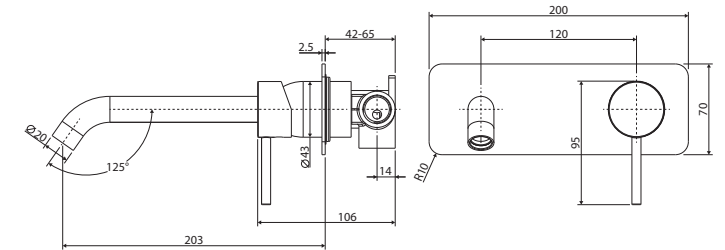

Kaya®

WALL BASIN/BATH MIXER SET

SOFT SQUARE PLATE
200MM OUTLET

Features

- Designed for basin and bath
- Includes basin aerator and free-flow aerator for baths
- Made from solid brass
- High quality European cartridge (35 mm)
- **WELS 5 Star rated, 5L/min**

Please note: This product may have a visible Fienza or Watermark logo.

Available in

Polished Chrome 228106-200	PVD Brushed Nickel 228106BN-200	PVD Gun Metal 228106GM-200
Electroplated Matte Black 228106B-200	PVD Urban Brass 228106UB-200	Mixed finishes available. See our website for details.

Cleaning & Care

- Regularly clean with mild soapy water using a microfibre cloth.
- In highly polluted or coastal locations, we recommend cleaning 2-3 times per week.
- Do not use harsh detergents, bleach, cream cleaners or citrus based cleaners. These substances are abrasive and will damage the surface.
- Do not use undue pressure and wipe in one direction only.

While we aim to ensure specifications are correct at the time of publication, Fienza reserves the right to make modifications without prior notice. Physical colour may vary from image shown. All measurements are shown in millimetres. Always use physical product measurements for mark-ups and roughing-in as the technical drawing may differ from actual product received.