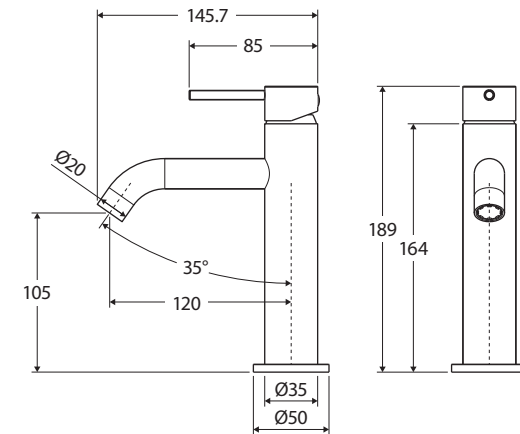

## Features

- Curved outlet
- Made from solid brass
- High quality European cartridge (25 mm)
- PEX split-resistant flexible hoses
- **WELS 5 Star rated, 5L/min**

**Please note:** This product may have a visible Fienza or Watermark logo.

While we aim to ensure specifications are correct at the time of publication, Fienza reserves the right to make modifications without prior notice. Physical colour may vary from image shown. All measurements are shown in millimetres. Always use physical product measurements for mark-ups and roughing-in as the technical drawing may differ from actual product received.