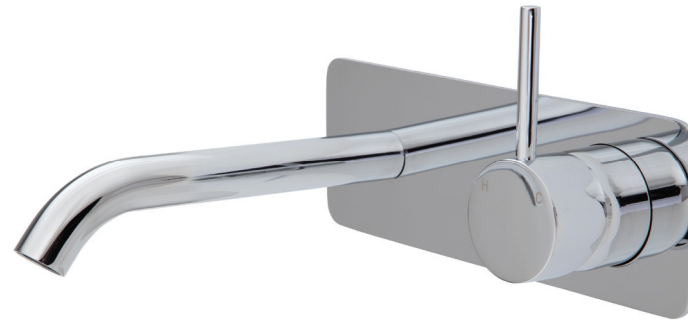

Kaya® Up

WALL BASIN/BATH MIXER SET

SOFT SQUARE PLATE
160MM OUTLET

Features

- Designed for basin and bath
- Includes basin aerator and free-flow aerator for baths
- Made from solid brass
- High quality European cartridge (35 mm)
- **WELS 5 Star rated, 5L/min**

Please note: This product may have a visible Fienza or Watermark logo.

Available in

Polished
Chrome
228119

PVD
Brushed Nickel
228119BN

PVD
Gun Metal
228119GM

Electroplated
Matte Black
228119B

PVD
Urban Brass
228119UB