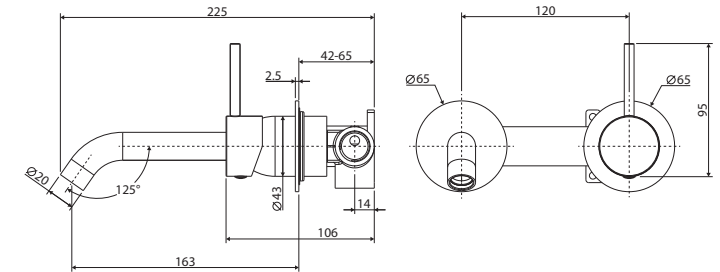

Kaya® Up

WALL BASIN/BATH MIXER SET

SOFT SQUARE PLATE
160MM OUTLET

Features

- Designed for basin and bath
- Includes basin aerator and free-flow aerator for baths
- Made from solid brass
- High quality European cartridge (35 mm)
- **WELS 5 Star rated, 5L/min**

Please note: This product may have a visible Fienza or Watermark logo.

Available in

Polished
Chrome
228119

PVD
Brushed Nickel
228119BN

PVD
Gun Metal
228119GM

Electroplated
Matte Black
228119B

PVD
Urban Brass
228119UB

Mixed finishes
available. See our
website for details.

Cleaning & Care

- Regularly clean with mild soapy water using a microfibre cloth.
- In highly polluted or coastal locations, we recommend cleaning 2-3 times per week.
- Do not use harsh detergents, bleach, cream cleaners or citrus based cleaners. These substances are abrasive and will damage the surface.
- Do not use undue pressure and wipe in one direction only.

While we aim to ensure specifications are correct at the time of publication, Fienza reserves the right to make modifications without prior notice. Physical colour may vary from image shown. All measurements are shown in millimetres. Always use physical product measurements for mark-ups and roughing-in as the technical drawing may differ from actual product received.