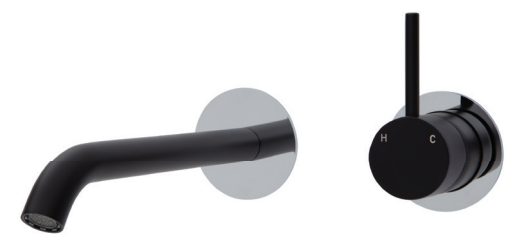

Kaya® Up

WALL BASIN/BATH

MIXER SET

ROUND PLATES
200MM OUTLET

Features

- Designed for basin and bath
- Includes basin aerator and free-flow aerator for baths
- Made from solid brass
- High quality European cartridge (35 mm)
- **WELS 5 Star rated, 5L/min**

Please note: This product may have a visible Fienza or Watermark logo.

Available in

 Polished Chrome 228118-200	 PVD Brushed Nickel 228118BN-200	 PVD Gun Metal 228118GM-200
 Electroplated Matte Black 228118B-200	 PVD Urban Brass 228118UB-200	 Mixed finishes available. See our website for details.