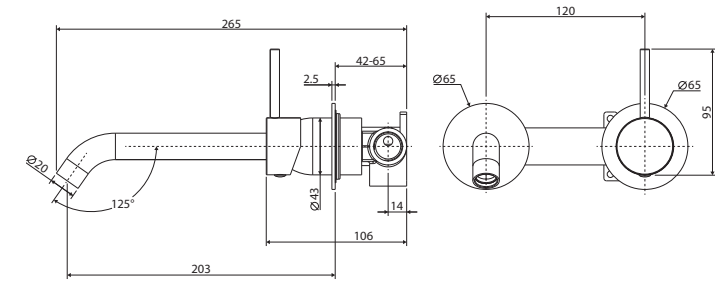

Kaya® Up

WALL BASIN/BATH

MIXER SET

ROUND PLATES
200MM OUTLET

Features

- Designed for basin and bath
- Includes basin aerator and free-flow aerator for baths
- Made from solid brass
- High quality European cartridge (35 mm)
- **WELS 5 Star rated, 5L/min**

Please note: This product may have a visible Fienza or Watermark logo.

Available in

 Polished Chrome 228118-200	 PVD Brushed Nickel 228118BN-200	 PVD Gun Metal 228118GM-200
 Electroplated Matte Black 228118B-200	 PVD Urban Brass 228118UB-200	 Mixed finishes available. See our website for details.

Cleaning & Care

- Regularly clean with mild soapy water using a microfibre cloth.
- In highly polluted or coastal locations, we recommend cleaning 2-3 times per week.
- Do not use harsh detergents, bleach, cream cleaners or citrus based cleaners. These substances are abrasive and will damage the surface.
- Do not use undue pressure and wipe in one direction only.

While we aim to ensure specifications are correct at the time of publication, Fienza reserves the right to make modifications without prior notice. Physical colour may vary from image shown. All measurements are shown in millimetres. Always use physical product measurements for mark-ups and roughing-in as the technical drawing may differ from actual product received.