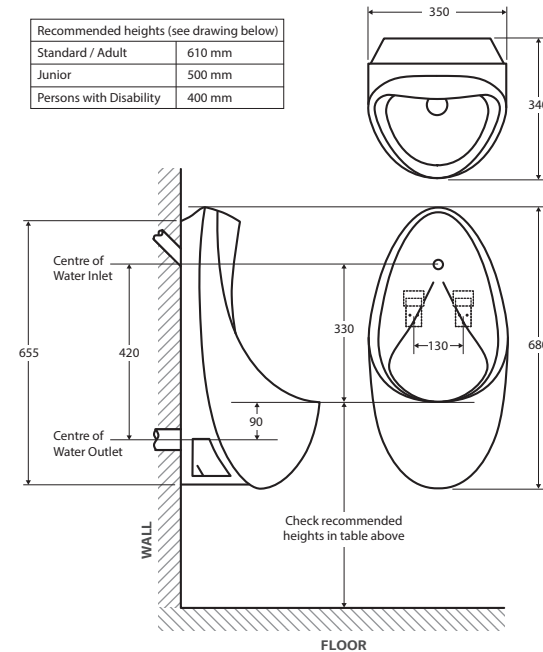

Isabella WALL-HUNG URINAL

Features

- Wall-hung, back inlet
- Gloss white vitreous china bowl
- Gloss white vitreous china waste cover
- Chrome spreader and mounting brackets included
- **WELS 3 Star rated, 1.7L per flush per stall**

Requires suitable flushing system (sold separately)

Available in

Gloss White
K3040

Cleaning & Care

- Clean only with a soft cloth or sponge using warm water and mild soap or detergent. Do not use any abrasive cleaning materials.
- Do not use any solvents or corrosive liquids.

While we aim to ensure specifications are correct at the time of publication, Fienza reserves the right to make modifications without prior notice. Physical colour may vary from image shown. All measurements are shown in millimetres. For ceramic products, please allow +/- 10 mm tolerance for manufacturing variance. Always use physical product measurements for mark-ups and roughing-in as the technical drawing may differ from actual product received.