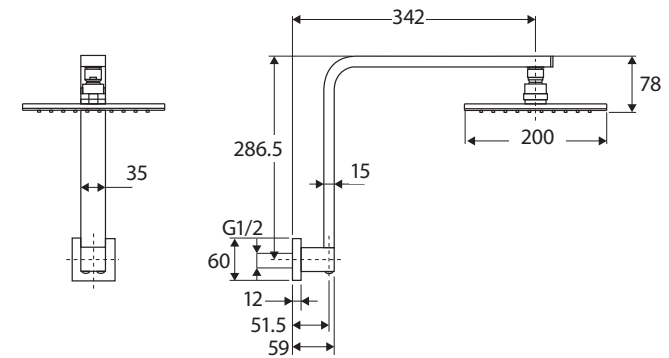

Hustle Square SHOWER ARM SET

Features

- Electroplated matte black finish
- Fixed position
- Made from solid brass
- Female 1/2" BSP inlet
- **WELS 3 Star rated, 9L/min**

Available in

Matte Black
411101B-A

While we aim to ensure specifications are correct at the time of publication, Fienza reserves the right to make modifications without prior notice. Physical colour may vary from image shown. All measurements are shown in millimetres. Always use physical product measurements for mark-ups and roughing-in as the technical drawing may differ from actual product received.