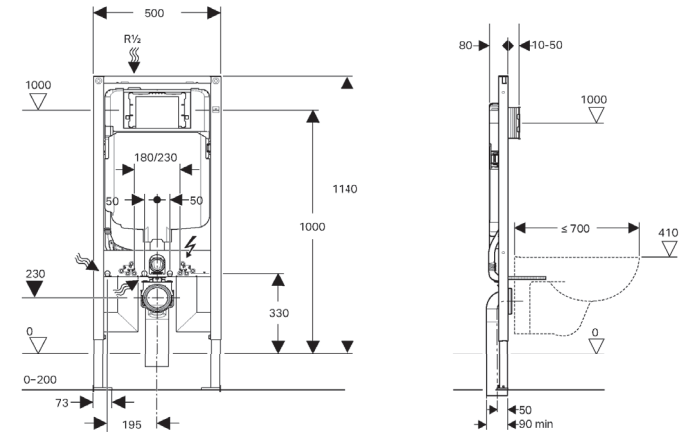

Geberit Sigma 8 Duofix IN-WALL CISTERN & FRAME FOR WALL-HUNG PANS

Features

- Suits wall-hung pans
- Operating pressure 10-1000 kpa
- 400kg load rated frame
- Fits 90 mm stud wall
- HDPE one-piece tank
- Designed in Switzerland, made in Germany
- **WELS 4 Star rated, 4.5L/3L (3.4L average flush)**

GEBERIT

111-698-00-1

While we aim to ensure specifications are correct at the time of publication, Fienza reserves the right to make modifications without prior notice. Physical colour may vary from image shown. All measurements are shown in millimetres. Always use physical product measurements for mark-ups and roughing-in as the technical drawing may differ from actual product received.