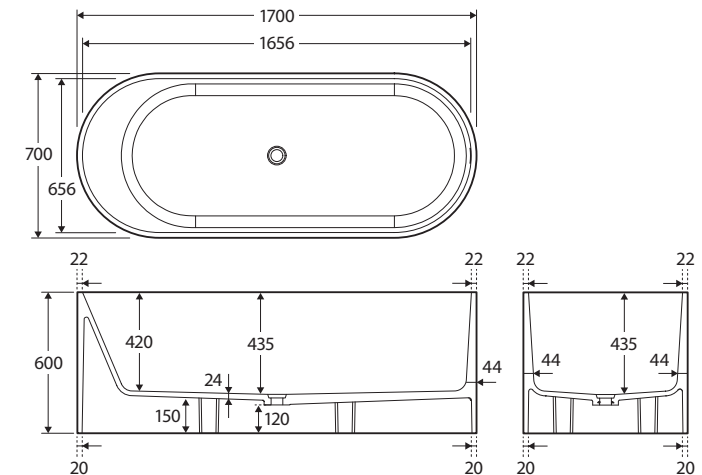

Encanto

RESIN STONE BATH, 1700MM

Features

- Freestanding oval shape
- Easy to clean
- No overflow
- Chrome waste included with bath
- Net weight: 190kg
- Gross weight: 240kg

Available in

Matte White
SS07

Cleaning & Care

While we aim to ensure specifications are correct at the time of publication, Fienza reserves the right to make modifications without prior notice. Physical colour may vary from image shown. All measurements are shown in millimetres. Always use physical product measurements for mark-ups and roughing-in as the technical drawing may differ from actual product received.