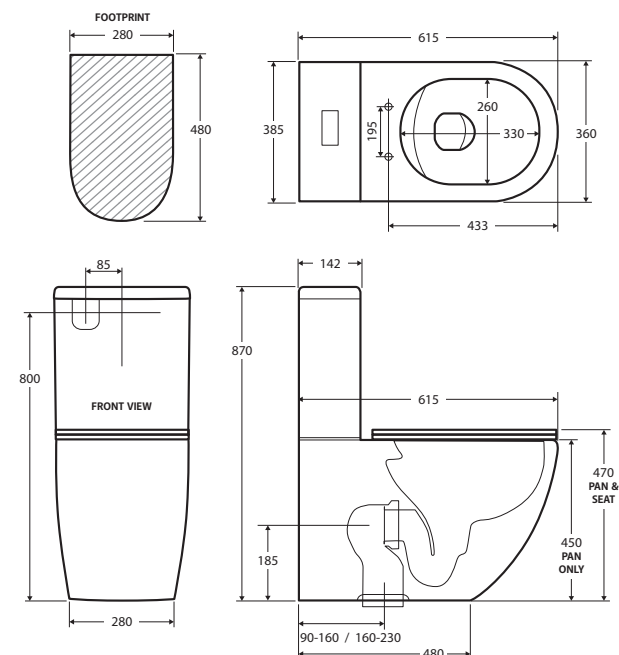

Alix BACK-TO-WALL TOILET SUITE WITH SLIM SEAT

Features

- Can be installed to comply with Ambulant AS1428.1
- Rimless hygienic flush
- Extra height pan: 450mm
- Short projection from wall for tight spaces
- Gloss white finish
- Large, easy-push chrome flush buttons
- Concealed pan for easy cleaning
- UF quick release, soft close slim seat
- High quality, R&T flush mechanism
- Top or bottom inlets:
 - Left top inlet
 - Left or right bottom inlet
- Available as P-Trap or S-Trap
- **WELS 4 Star rated, 4.5L/3L (3.3L average flush)**

While we aim to ensure specifications are correct at the time of publication, Fienza reserves the right to make modifications without prior notice. Physical colour may vary from image shown. All measurements are shown in millimetres. For ceramic products, please allow +/- 10 mm tolerance for manufacturing variance. Always use physical product measurements for mark-ups and roughing-in as the technical drawing may differ from actual product received.