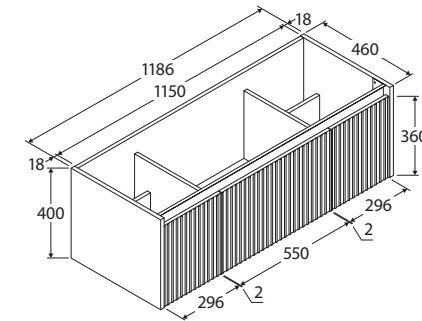

Alina

1200MM WALL-HUNG CABINET

Features

- Stylish square groove fluting on front panel
- Premium interior finishes
- Discrete pull-channel
- Soft-close drawers and centre door (left-hinged)
- Full extension drawer runners
- 16 mm thick backing boards and drawer bases
- Made from sustainably sourced timber

While we aim to ensure specifications are correct at the time of publication, Fienza reserves the right to make modifications without prior notice. Physical colour may vary from image shown. All measurements are shown in millimetres. Always use physical product measurements for mark-ups and roughing-in as the technical drawing may differ from actual product received.