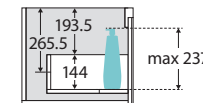

Alina

1200MM WALL-HUNG CABINET

Features

- Stylish square groove fluting on front panel
- Premium interior finishes
- Discrete pull-channel
- Soft-close drawers and centre door (left-hinged)
- Full extension drawer runners
- 16 mm thick backing boards and drawer bases
- Made from sustainably sourced timber

Available in

Cleaning & Care

- Regularly clean with mild soapy water using a clean, soft cloth.
- Do not use harsh detergents, bleach, abrasive cleaners or cream/wax cleaners. These substances can result in scratches and/or deposit build-ups that will affect the appearance.
- Avoid placing hot objects, such as hair straighteners, on any surface as these will cause discolouration and marking.
- Spills of hair dye, after-shave lotion, nail polish and remover, aerosol spray and other harsh chemicals should be removed immediately to prevent damage and discolouration. Clean immediately with mild soapy water using a clean, soft cloth.

While we aim to ensure specifications are correct at the time of publication, Fienza reserves the right to make modifications without prior notice. Physical colour may vary from image shown. All measurements are shown in millimetres. Always use physical product measurements for mark-ups and roughing-in as the technical drawing may differ from actual product received.