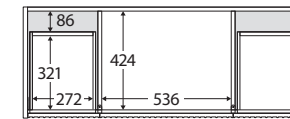

SIDE VIEW: SHELF STORAGE

SIDE VIEW: DRAWER STORAGE