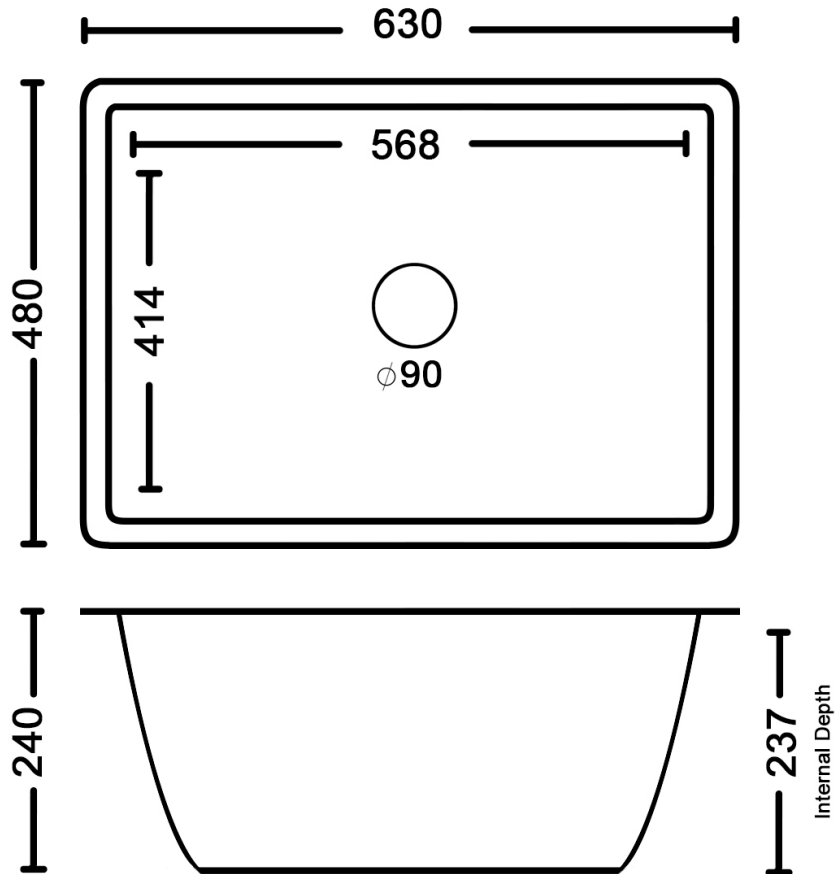

Copper Undermount Large

coppersinks.com.au

Dimensions (MM)

*DUE TO THE MANUFACTURING PROCESS SINKS MAY HAVE SLIGHT VARIANCES IN SIZE. THESE DIMENSIONS SHOULD BE USED AS A GUIDE ONLY. WE STRONGLY RECOMMEND THE SINK BE ON SITE WHEN CABINETS OR BENCH TOPS ARE BEING PREPARED FOR THE SINK.