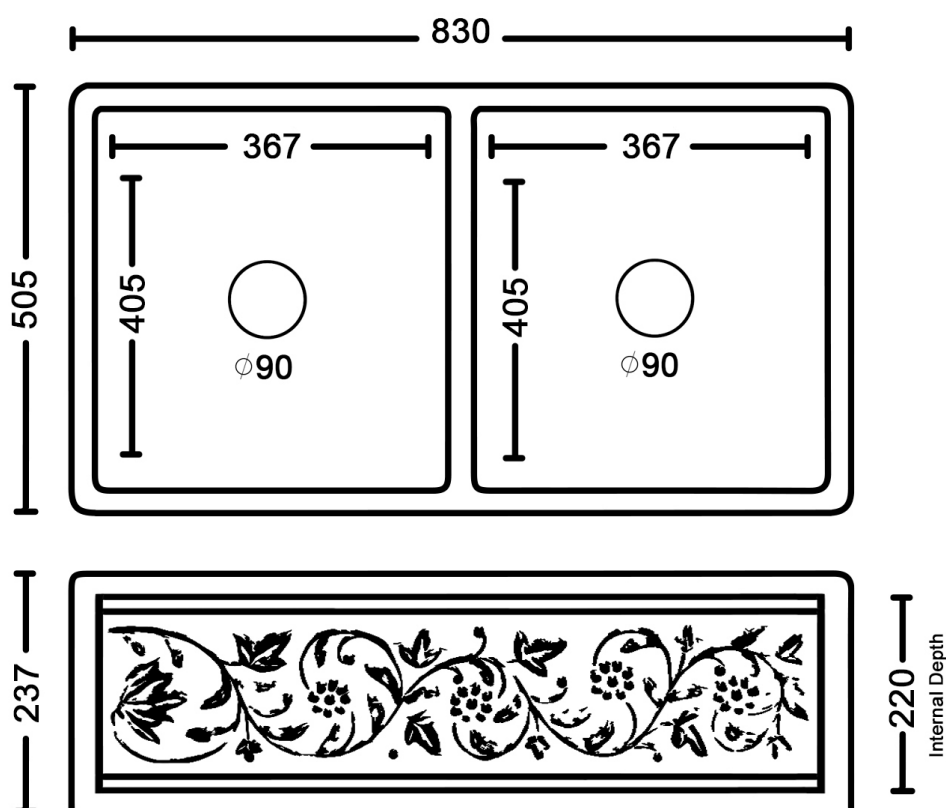

Double Copper Country Sink

Dimensions (MM)

*DUE TO THE MANUFACTURING PROCESS SINKS MAY HAVE SLIGHT VARIANCES IN SIZE. THESE DIMENSIONS SHOULD BE USED AS A GUIDE ONLY. WE STRONGLY RECOMMEND THE SINK BE ON SITE WHEN CABINETS OR BENCH TOPS ARE BEING PREPARED FOR THE SINK.