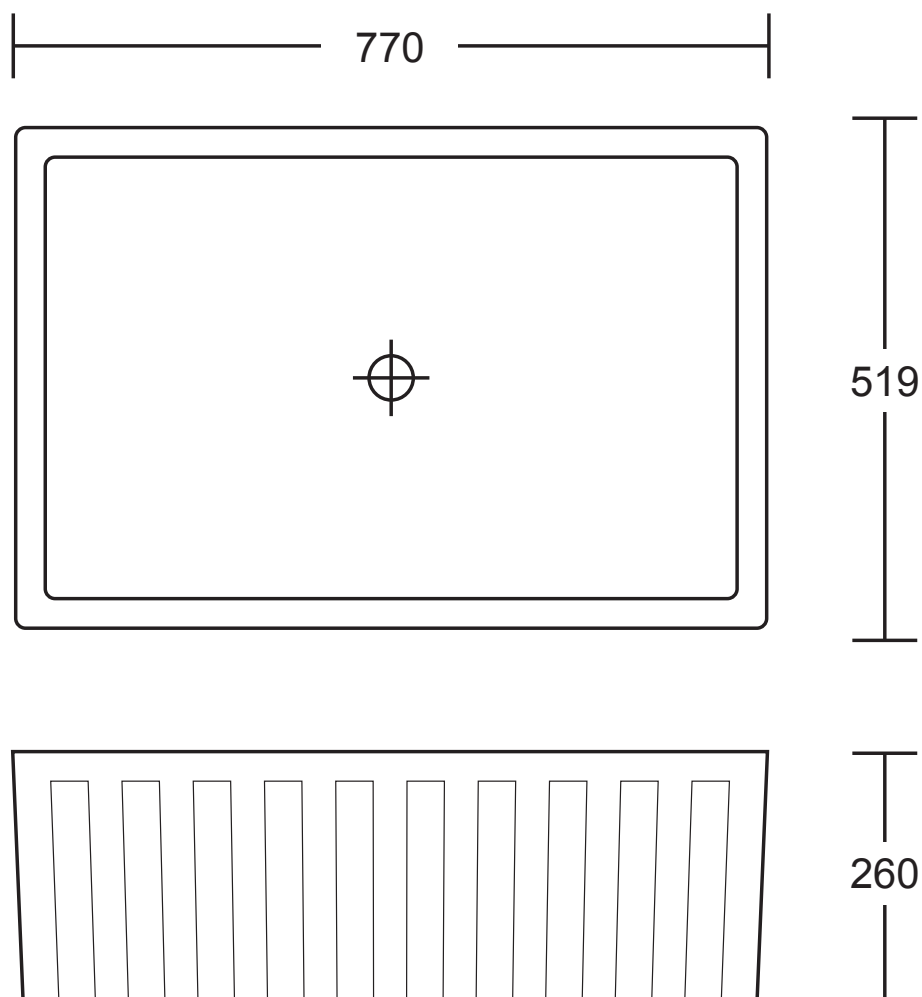

Apron Sink

Dimensions (MM)

*DUE TO THE MANUFACTURING PROCESS SINKS MAY HAVE SLIGHT VARIANCES IN SIZE. THESE DIMENSIONS SHOULD BE USED AS A GUIDE ONLY. WE STRONGLY RECOMMEND THE SINK BE ON SITE WHEN CABINETS OR BENCH TOPS ARE BEING PREPARED FOR THE SINK.