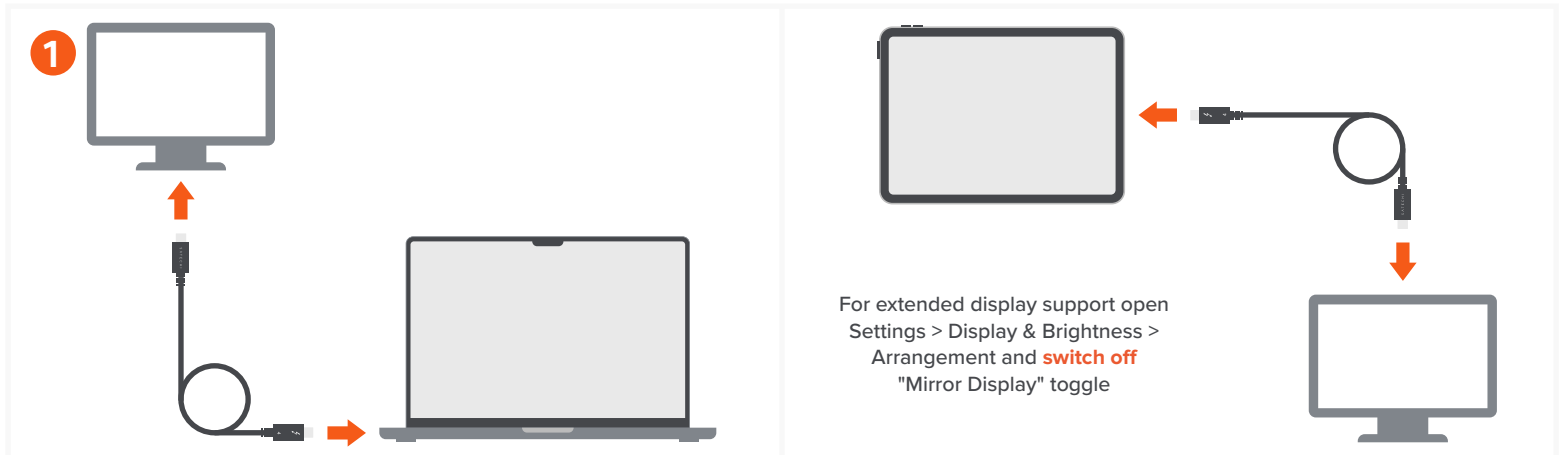

QUICK GUIDE

THUNDERBOLT 4 PRO CABLE

Connect Thunderbolt 4 Pro Cable to USB-C or Thunderbolt external monitor. Supports single display 8K@60Hz or 4K@120Hz, and dual display 4K@60Hz. For dual display output must use two Thunderbolt cables.

Connect Thunderbolt cable to your USB-C or Thunderbolt 3/4 host devices for fast data transfer speeds up to 40Gbps. Backwards compatible with Thunderbolt 3, USB 3.2, USB 3.1, USB 3.0, USB 2.0. USB-C to USB-A adapter not included.

Charge your host devices up to 240W. Supports Extended Power Range (EPR). Not all host devices support 240W charging.