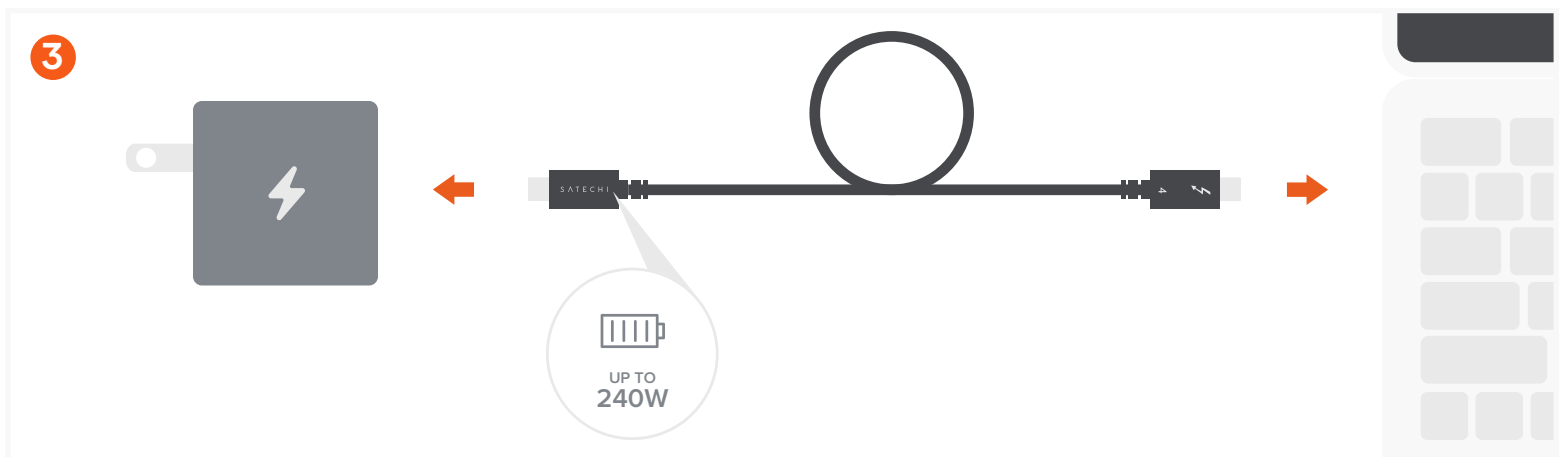

QUICK GUIDE

THUNDERBOLT 4 PRO CABLE

Connect Thunderbolt 4 Pro Cable to USB-C or Thunderbolt external monitor. Supports single display 8K@60Hz or 4K@120Hz, and dual display 4K@60Hz. For dual display output must use two Thunderbolt cables.

Connect Thunderbolt cable to your USB-C or Thunderbolt 3/4 host devices for fast data transfer speeds up to 40Gbps. Backwards compatible with Thunderbolt 3, USB 3.2, USB 3.1, USB 3.0, USB 2.0. USB-C to USB-A adapter not included.

Charge your host devices up to 240W. Supports Extended Power Range (EPR). Not all host devices support 240W charging.