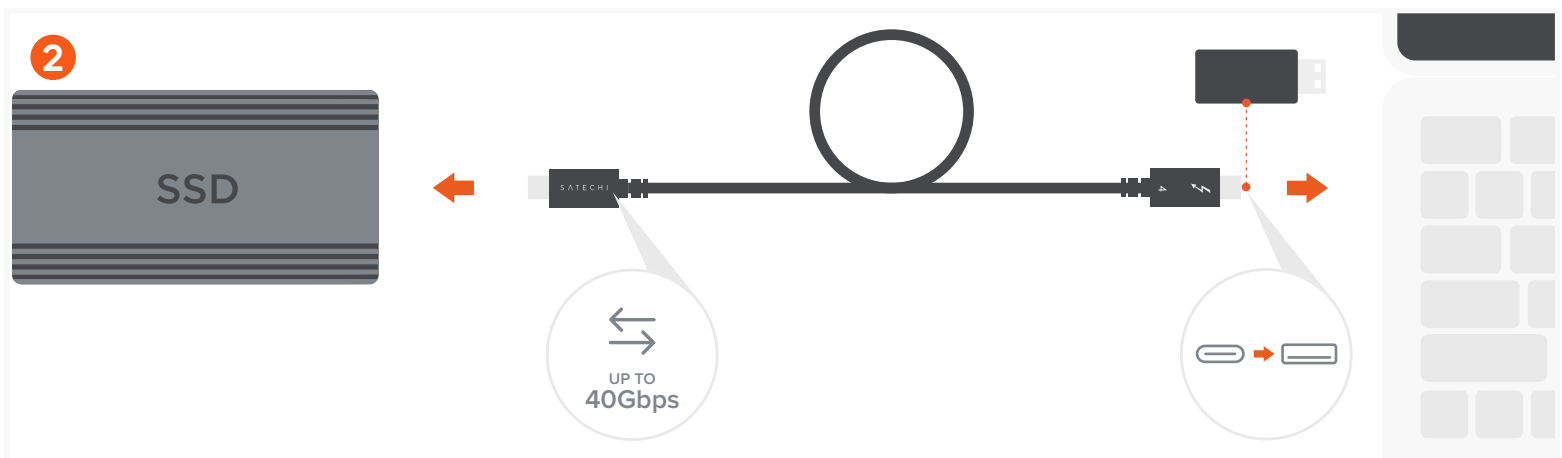

QUICK GUIDE

THUNDERBOLT 4 PRO CABLE

Connect Thunderbolt 4 Pro Cable to USB-C or Thunderbolt external monitor. Supports single display 8K@60Hz or 4K@120Hz, and dual display 4K@60Hz. For dual display output must use two Thunderbolt cables.

Connect Thunderbolt cable to your USB-C or Thunderbolt 3/4 host devices for fast data transfer speeds up to 40Gbps. Backwards compatible with Thunderbolt 3, USB 3.2, USB 3.1, USB 3.0, USB 2.0. USB-C to USB-A adapter not included.

Charge your host devices up to 240W. Supports Extended Power Range (EPR). Not all host devices support 240W charging.