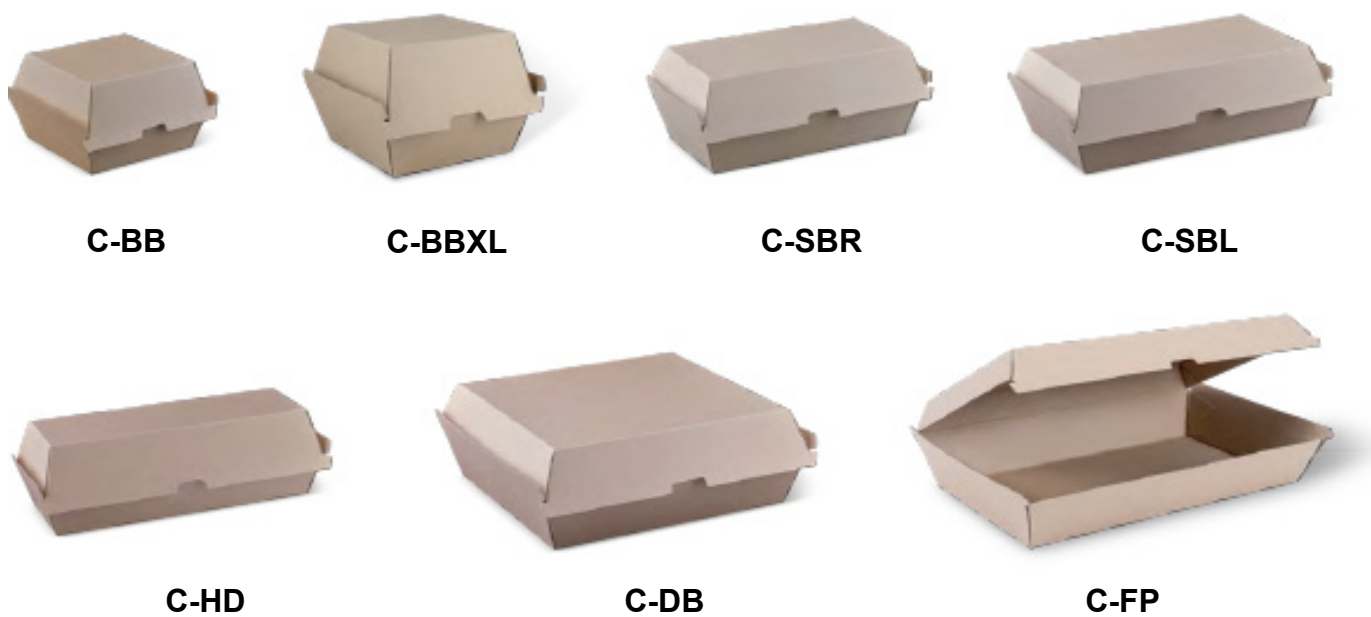

# Clear Plastic Clamshells

**CP-R.Roll**

**Barcake**

**LongRoll**

**PL2-Vac**

**PL3**

**PS4**

CODE	DESCRIPTION	DIMENSIONS	PCS/CTN	PCS/SLV
CP-R.Roll	Round Roll Pack Hinged Container Clear	120 x 110 x 90mm	300	100
Barcake	Bar Cake Pack Deep Hinged Container Clear	218 x 239 x 45mm	200	100
LongRoll	Long Roll Pack Hinged Container Clear	237 x 194 x 45mm	400	100
PL2-Vac	PL2 Standard Deep Hinged Container Clear	124 x 162 x 49mm	600	150
PL3	PL3 Large Deep Hinged Container Clear	193 x 240 x 35mm	500	125
PS2	2 Roll Sushi Pack Hinged Container Clear	160 x 90 x 40mm	2000	100
PS4	4 Roll Sushi Pack Hinged Container Clear	190 x 120 x 40mm	2000	100
CL1	CL1 Ribbed Hinged Container Clear	296 x 118 x 27mm	640	80

# Corrugated Cardboard Boxes

CODE	DESCRIPTION	DIMENSIONS	PCS/CTN
C-BB	Corrugated Cardboard Burger Box	105 x 102 x 80mm	250
C-BBXL	Corrugated Cardboard Burger Box XL	120 x 120 x 100mm	150
C-SBR	Corrugated Cardboard Snack Box Regular	175 x 90 x 84mm	200
C-SBL	Corrugated Cardboard Snack Box Large	205 x 105 x 80mm	200
C-HD	Corrugated Cardboard Hot Dog Box	209 x 70 x 75mm	200
C-DB	Corrugated Cardboard Dinner Box	178 x 160 x 75mm	150
C-FP	Corrugated Cardboard Family Pack	290 x 170 x 85mm	100