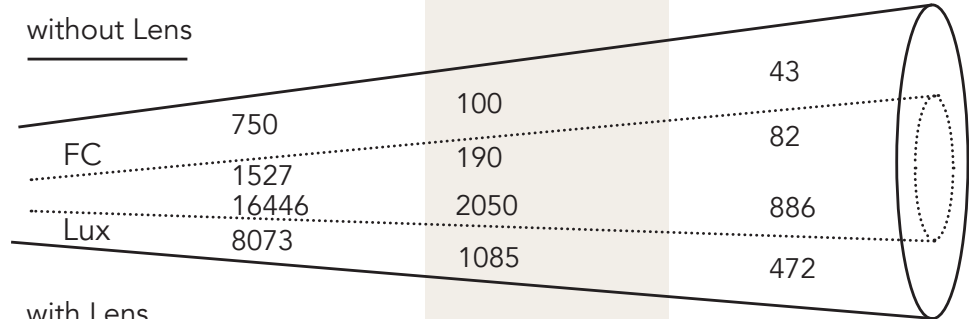

## PHOTOMETRIC DATA

Pro @2700K	Distance	1 meter / 3.2 ft	3 meters / 9.8 ft	5 meters / 16.4 ft
------------	----------	------------------	-------------------	--------------------

without Lens

with Lens

Pro @4000K	Distance	1 meter / 3.2 ft	3 meters / 9.8 ft	5 meters / 16.4 ft
------------	----------	------------------	-------------------	--------------------