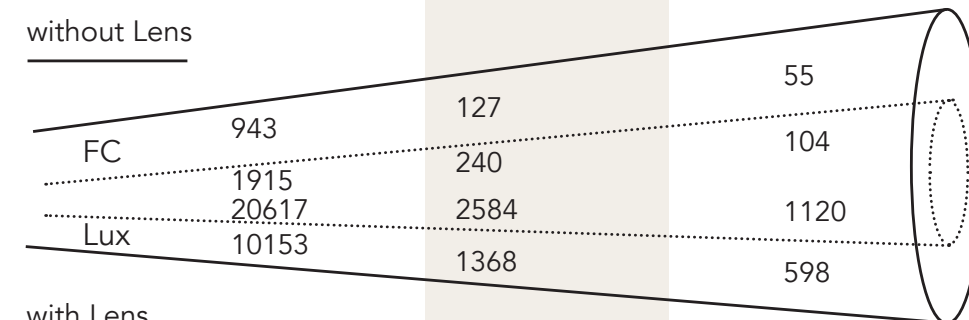

## PHOTOMETRIC DATA

Pro @2700K	Distance	1 meter / 3.2 ft	3 meters / 9.8 ft	5 meters / 16.4 ft
------------	----------	------------------	-------------------	--------------------

without Lens

with Lens

Pro @4000K	Distance	1 meter / 3.2 ft	3 meters / 9.8 ft	5 meters / 16.4 ft
------------	----------	------------------	-------------------	--------------------

without Lens

with Lens

Pro @6500K	Distance	1 meter / 3.2 ft	3 meters / 9.8 ft	5 meters / 16.4 ft
------------	----------	------------------	-------------------	--------------------

without Lens

with Lens