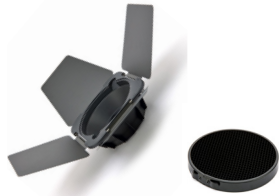

Pro Barndoors
SKU 142006