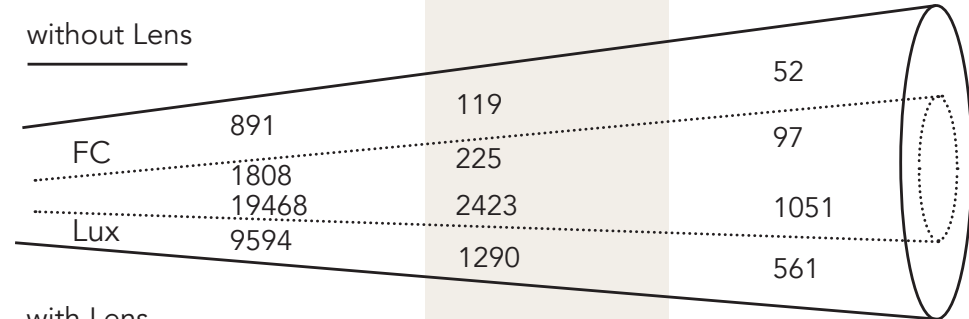

without Lens

with Lens

Pro @6500K	Distance	1 meter / 3.2 ft	3 meters / 9.8 ft	5 meters / 16.4 ft