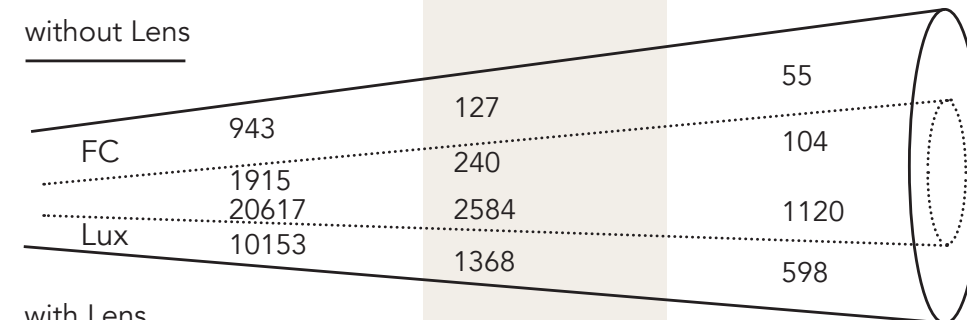

without Lens