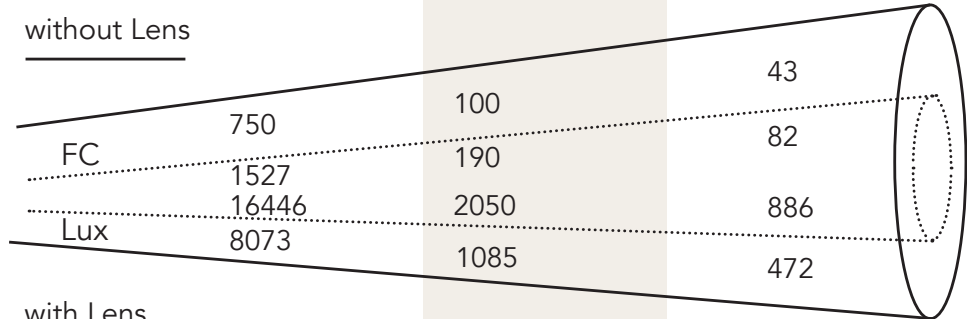

without Lens

with Lens

Pro @4000K	Distance	1 meter / 3.2 ft	3 meters / 9.8 ft	5 meters / 16.4 ft