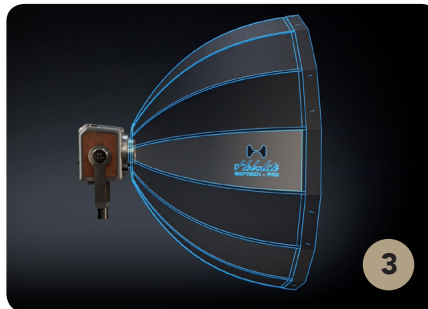

Creator Kit | SKU: 110010US

Hobolite

PRO

PORTABLE CONTINUOUS LED LIGHT

The Hobolite Pro is a professional grade powerful continuous light.

Packing **300W of power**, it provides professional lighting where and when you need it. The light output ranges from 2700K - 6500K with excellent CRI. Standard Bowens Mount lens allows you to use any accessory attachment to modify light to modify the light output however you choose.

Hobolite PRO
Creator Kit

CCT:

- **Superior product performance** – 300W of power and light output range from 2700K – 6500K
- **Classic, stylish and award-winning design** – 2022 IF Design Award & Red Dot Award with environmentally-friendly faux-leather detailing
- **Optimized and designed for portability** to increase the ease of transport, set up and overall on-location mobility
- **Compact, lightweight**, and made from high-quality materials
- **Quality and softness of light** – even without a softbox, the diffused light is nicely softened with smooth shadow transitions

- **High-quality detachable LCD/wireless control panel**
- **Built-in** smooth dimming
- **Easy-to-use integral accessories** such as barndoors, gels, lenses, softboxes, stands etc. (sold separately)
- **AC/DC power supply** allows the Pro to run off main power or via dual V-Mount battery. Set includes 2x Hobolite V-Mount Battery 95Wh and Dual DC Battery Charger. Expect maximum 132 mins of battery life off a full charge with two batteries depending on usage
- **Standard Bowens Mount** compatible with aftermarket light modifiers

FEATURES

GOLDEN AGE STYLE MODERN PERFORMANCE

1. Barn Door Attachment

2. Interchangeable Lens Accessories

Honeycomb

3. Softbox Attachment

4. Mobile App Control

With built-in NFC technology