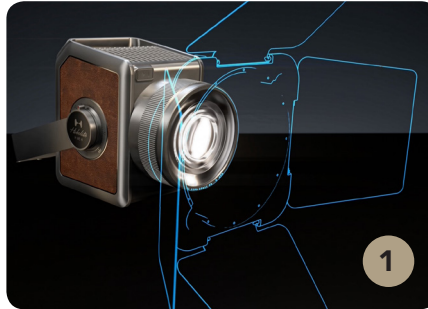

FEATURES

GOLDEN AGE STYLE MODERN PERFORMANCE