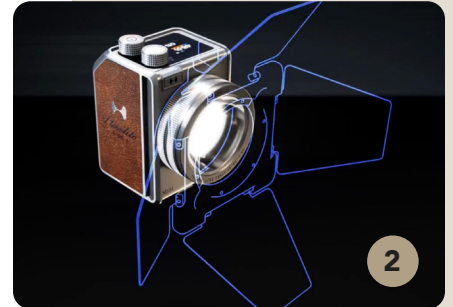

FEATURES

MINIATURE SIZE MAXIMUM PERFORMANCE

1. Adjustable Lens: 15° - 45°

2. Barn Door Attachment

3. Interchangeable Lens Accessories

Honeycomb

Multicolored Filters

Frosted Dome

4. Bright, High Contrast LCD Screen

5. Knurled Control Knobs

6. Type C Fast Charging

7. Active Cooling

Smart Thermal Response System

8. Built-In Long-Life

Lithium Ion Battery

9. Mobile App Control

With built-in NFC technology

10. Integrated V-Mount System