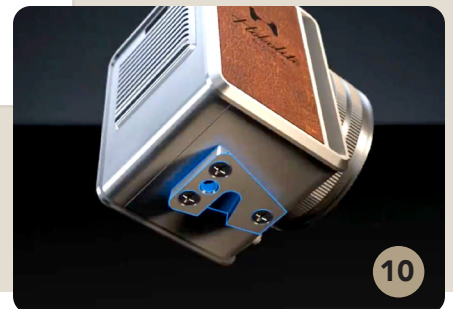

Creator Kit | SKU: 110002US

Hobolite

MINI

PORTABLE CONTINUOUS LED LIGHT

The Hobolite Mini is a micro studio wherever you need it.

Weighing in **under a pound** and packing **20W of power**, it provides professional lighting where and when you need it. The light output ranges from 2700K - 6500K with excellent CRI and a focusable lens allowing for adjustable beam control from 15° spot light to 45° floodlight. Accessory attachments can diffuse or focus the output further.

Hobolite MINI
Creator Kit

CCT:

2700K - 6500K

- **Superior product performance** – 20W of power and light output range from 2700K – 6500K
- **Classic, stylish and award-winning design** – 2022 IF Design Award & Red Dot Award with environmentally-friendly faux-leather detailing.
- **Optimized and designed for portability** to increase the ease of transport, set up and overall on-location mobility
- **Compact, lightweight**, and made from high-quality materials
- **Quality and softness of light** – even without a softbox, the diffused light is nicely softened with smooth shadow transitions
- **Built-in** smooth dimming
- **Easy-to-use integral accessories** such as barndoors, gels, lenses, softboxes, stands etc. (sold separately)
- **Built-in** 3000mAh 7.4V, 22.2Wh Rechargeable Li-Ion battery
- **Between 320 and 1020 mins run time** from a full charge with the Hobolite 95Kwh V-Mount battery (sold separately)
- **1-year warranty**

With built-in NFC technology

10. Integrated V-Mount System

SPECIFICATIONS

Power	20W
Luminous Flux (6500K)	1200LM
Input	AC 100-240V, 50~60HZ DC 5V/9V
Battery	7.4V 3000MAH, 22.2WH
CRI	96
TLCI	96
CCT	2700K - 6500K
IP Rating	IP20
Dimming	0-100%
Control Methods	Onboard or App
Wireless Method	Bluetooth
Max Distance Wireless Control	65.6 feet
Noise	22DB@1M
Operating Temperature	14~104°F
Color	Brown Faux Leather