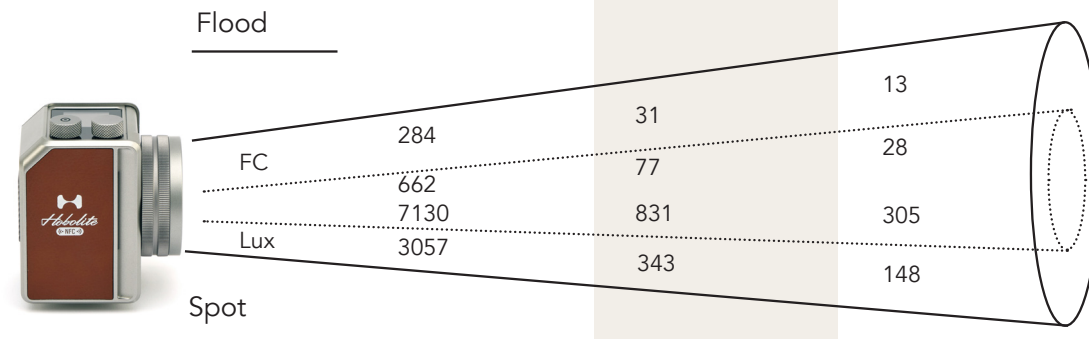

Mini @6500K	Distance	1 meter / 3.2 ft	3 meters / 9.8 ft	5 meters / 16.4 ft