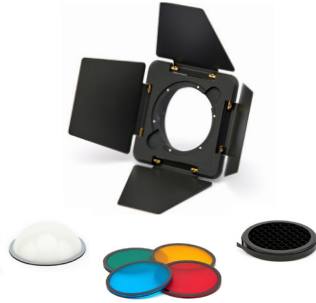

Mini Barndoors
SKU 142004

Type C Cable
SKU 123001

Power Adapter 19.98W
SKU 121001US