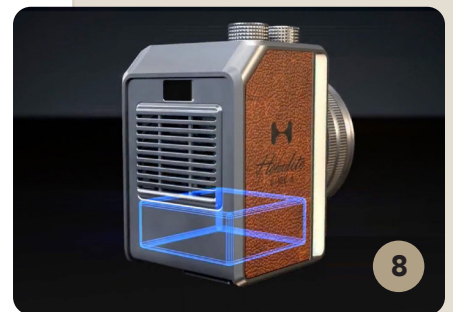

Creator Kit | SKU: 110002US

Hobolite

MINI

PORTABLE CONTINUOUS LED LIGHT

The Hobolite Mini is a micro studio wherever you need it.

Weighing in **under a pound** and packing **20W of power**, it provides professional lighting where and when you need it. The light output ranges from 2700K - 6500K with excellent CRI and a focusable lens allowing for adjustable beam control from 15° spot light to 45° floodlight. Accessory attachments can diffuse or focus the output further.

Hobolite MINI
Creator Kit

CCT:

2700K - 6500K

- **Superior product performance** – 20W of power and light output range from 2700K – 6500K
- **Classic, stylish and award-winning design** – 2022 IF Design Award & Red Dot Award with environmentally-friendly faux-leather detailing.
- **Optimized and designed for portability** to increase the ease of transport, set up and overall on-location mobility
- **Compact, lightweight**, and made from high-quality materials
- **Quality and softness of light** – even without a softbox, the diffused light is nicely softened with smooth shadow transitions
- **Built-in** smooth dimming
- **Easy-to-use integral accessories** such as barndoors, gels, lenses, softboxes, stands etc. (sold separately)
- **Built-in** 3000mAh 7.4V, 22.2Wh Rechargeable Li-Ion battery
- **Between 320 and 1020 mins run time** from a full charge with the Hobolite 95Kwh V-Mount battery (sold separately)
- **1-year warranty**

With built-in NFC technology

10. Integrated V-Mount System

SPECIFICATIONS

Power	20W
Luminous Flux (6500K)	1200LM
Input	AC 100-240V, 50~60HZ DC 5V/9V
Battery	7.4V 3000MAH, 22.2WH
CRI	96
TLCI	96
CCT	2700K - 6500K
IP Rating	IP20
Dimming	0-100%
Control Methods	Onboard or App
Wireless Method	Bluetooth
Max Distance Wireless Control	65.6 feet
Noise	22DB@1M
Operating Temperature	14~104°F
Color	Brown Faux Leather