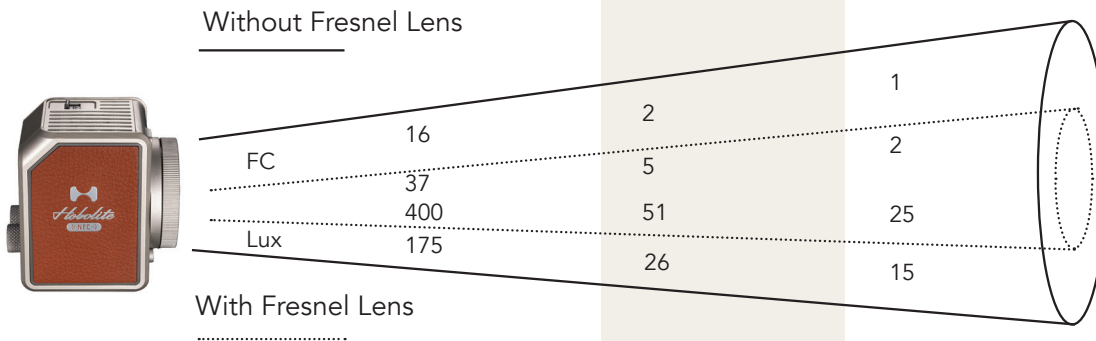

MICRO @4000K	Distance	1 meter / 3.2 ft	3 meters / 9.8 ft	5 meters / 16.4 ft