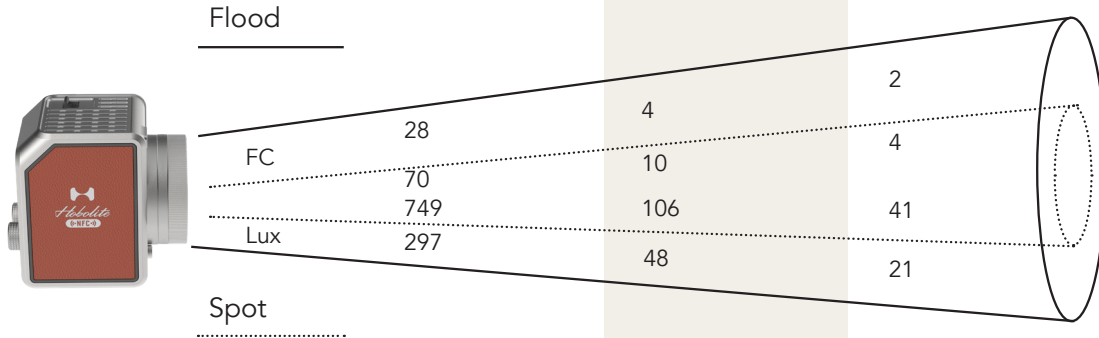

MICRO @4000K	Distance	1 meter / 3.2 ft	3 meters / 9.8 ft	5 meters / 16.4 ft
--------------	----------	------------------	-------------------	--------------------

MICRO @6500K	Distance	1 meter / 3.2 ft	3 meters / 9.8 ft	5 meters / 16.4 ft
--------------	----------	------------------	-------------------	--------------------

PHOTOMETRIC DATA

With Adjustable Lens (20°-45°)

MICRO @2700K	Distance	1 meter / 3.2 ft	3 meters / 9.8 ft	5 meters / 16.4 ft
--------------	----------	------------------	-------------------	--------------------