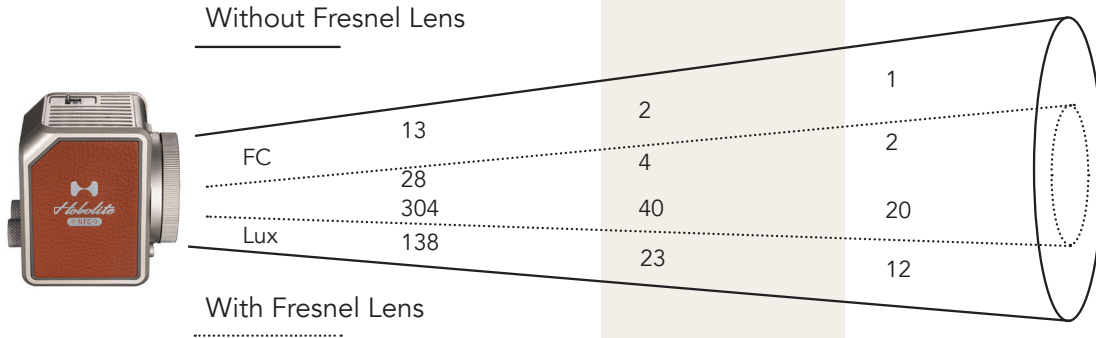

V-Mount Cold-
Shoe Adapter

SKU 161001

V-Mount Ballhead
Tripod Adapter

SKU 161002

Desktop
Tripod

SKU 152001

PHOTOMETRIC DATA

MICRO @2700K	Distance	1 meter / 3.2 ft	3 meters / 9.8 ft	5 meters / 16.4 ft
--------------	----------	------------------	-------------------	--------------------