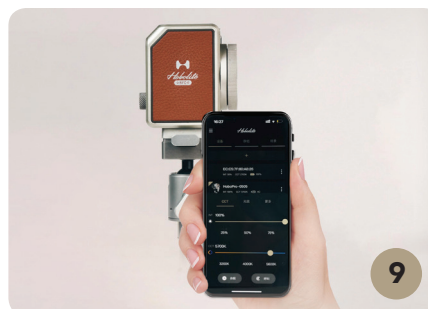

FEATURES

MINIATURE SIZE MAXIMUM PERFORMANCE

1. Adjustable Brightness: 360LM-500LM

2. 3-in-1 Charging Dock

3. Magnetic Accessories

Barndoor
Fresnel Lens
Frosted Dome
Color Gels

4. Bright, High Contrast LCD Screen

5. Knurled Control Knobs

6. Type C Fast Charging

7. Active Cooling

Smart Thermal Response System

8. Detachable Long-Life
Li-ion Battery

9. Mobile App Control

With built-in NFC technology

10. Integrated V-Mount System