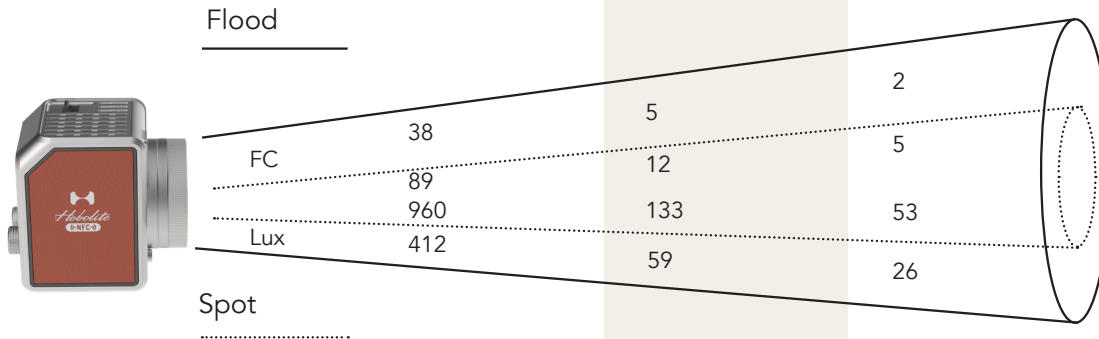

MICRO @4000K	Distance	1 meter / 3.2 ft	3 meters / 9.8 ft	5 meters / 16.4 ft