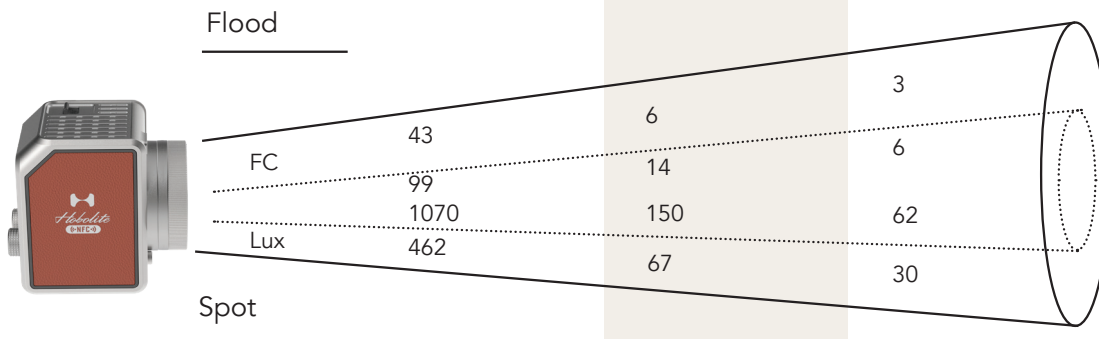

MICRO @6500K	Distance	1 meter / 3.2 ft	3 meters / 9.8 ft	5 meters / 16.4 ft