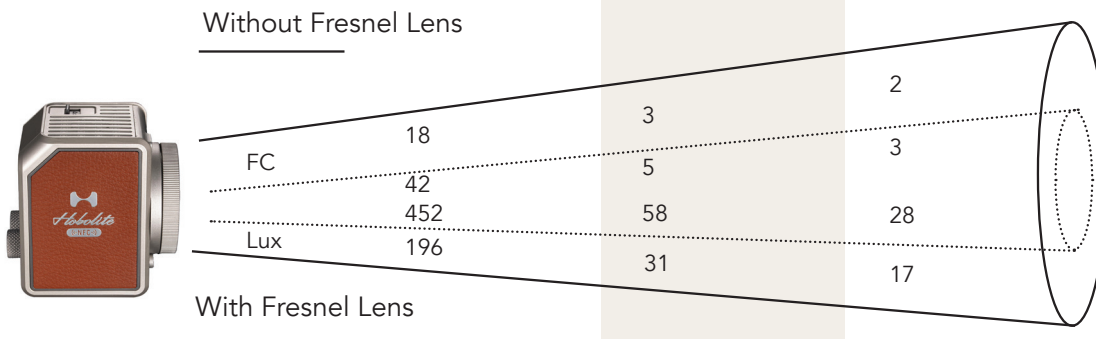

V-Mount Cold-
Shoe Adapter

SKU 161001

V-Mount Ballhead
Tripod Adapter

SKU 161002

Desktop
Tripod

SKU 152001

PHOTOMETRIC DATA

MICRO @2700K	Distance	1 meter / 3.2 ft	3 meters / 9.8 ft	5 meters / 16.4 ft
--------------	----------	------------------	-------------------	--------------------

PHOTOMETRIC DATA

With Adjustable Lens (20°-45°)

MICRO @2700K	Distance	1 meter / 3.2 ft	3 meters / 9.8 ft	5 meters / 16.4 ft
--------------	----------	------------------	-------------------	--------------------