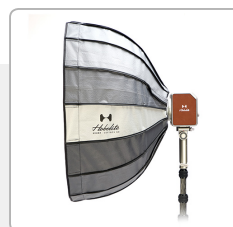

Creator Kit | SKU: 110008US

Hobolite

AVANT

PORTABLE CONTINUOUS LED LIGHT

The Hobolite Avant is a continuous light that is as portable as it is powerful.

Weighing in **under three pounds** and packing **100W of power**, it provides professional lighting where and when you need it. The light output ranges from 2700K - 6500K with excellent CRI. Accessory attachments can diffuse or focus the output further.

Hobolite AVANT Creator Kit

CCT:

2700K - 6500K

- **Superior product performance** – 100W of power and light output range from 2700K – 6500K
- **Classic, stylish and award-winning design** – 2022 IF Design Award & Red Dot Award with environmentally-friendly faux-leather detailing
- **Optimized and designed for portability** to increase the ease of transport, set up and overall on-location mobility
- **Compact, lightweight**, and made from high-quality materials
- **Quality and softness of light** – even without a softbox, the diffused light is nicely softened with smooth shadow transitions

- **Built-in** smooth dimming
- **Easy-to-use integral accessories** such as barndoors, gels, lenses, softboxes, stands etc. (sold separately)
- **Easily switch from AC to DC power** without changing cords. Hobolite V-Mount Battery included in DC kits or sold separately
- **Between 48 and 210 mins run time** from a full charge with the included battery, dependent on usage
- **1-year warranty**