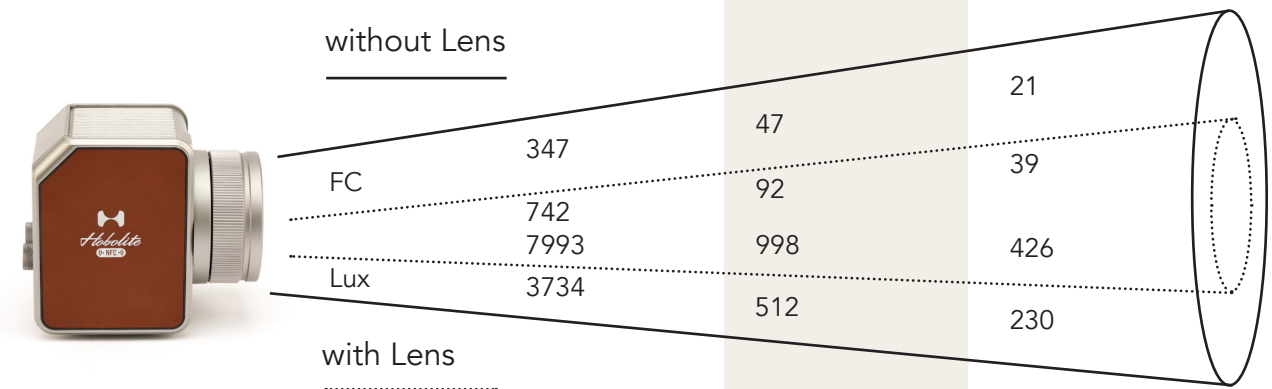

Avant @6500K	Distance	1 meter / 3.2 ft	3 meters / 9.8 ft	5 meters / 16.4 ft