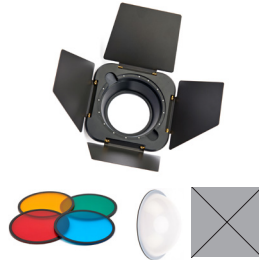

**Avant
Barndoors**
SKU 142005