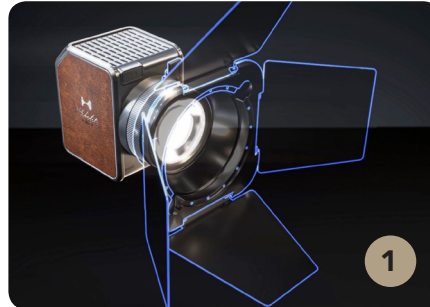

FEATURES

FOR THE PROFESSIONAL ON THE GO

1. Barn Door Attachment