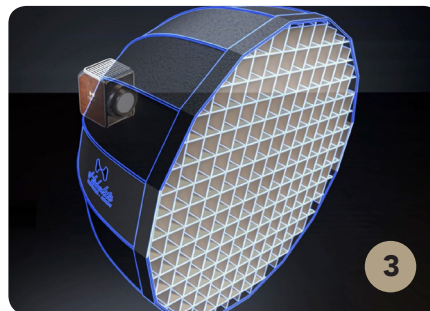

2. Interchangeable Lens Accessories

- Honeycomb
- Multicolored Filters
- Frosted Dome