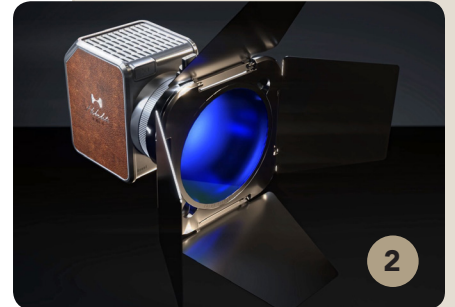

FEATURES

FOR THE PROFESSIONAL ON THE GO

1. Barn Door Attachment